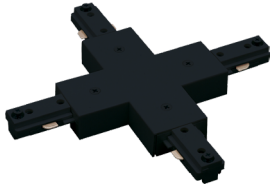

### Straight Connector

Joins two track channels in a straight line. May be used as an electric feed point.

Model	Finish	
13000-SC-1	WH	White
	BK	Black

### Live End

Power feed to track at end of channel. Comes with standard 1/2" knock out.

Model	Finish	
13000-LE-1	WH	White
	BK	Black

### L-Connector

Joins two track channels in a perpendicular fashion. May be used as an electric feed point.

Model	Finish	
13000-L-1	WH	White
	BK	Black

## X-Connector

Joins four track channels in a perpendicular fashion. May be used as an electric feed point.

Model	Finish	
13000-X-1	WH	White
	BK	Black