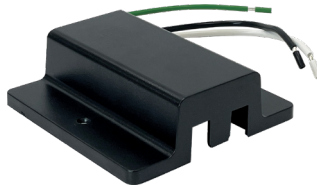

### Straight Connector

Joins two track channels in a straight line. May be used as an electric feed point.

Model	Finish	
13000-SC-1	WH	White
	BK	Black

### Slope Ceiling Track Adaptor

Allows for H Type track heads to hang vertically from sloped ceiling.

Model	Finish	
13000-SA	WH	White
	BK	Black

### T-Bar End Feed

Power feed with T-bar installations where T-bar is directly above track. Supplied with 1/2" knock outs.

Model	Finish	
13000-TB-1	WH	White
	BK	Black

### Floating Canopy Connector

Power feed canopy mounts to standard outlet box, anywhere along track channel.

Model	Finish	
13000-FC	WH	White
	BK	Black