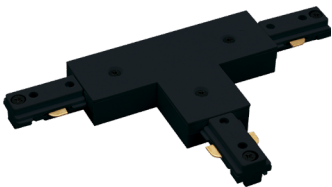

T-Connector

Joins three track channels. May be used as an electric feed point.

Model	Finish	
13000-T-1	WH	White
	BK	Black