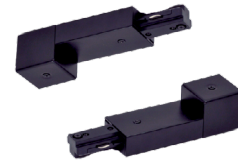

Conduit Continuation Kit

Allows for continuation of a run with conduit.

Model	Finish	
13000-CK-1	WH	White
	BK	Black