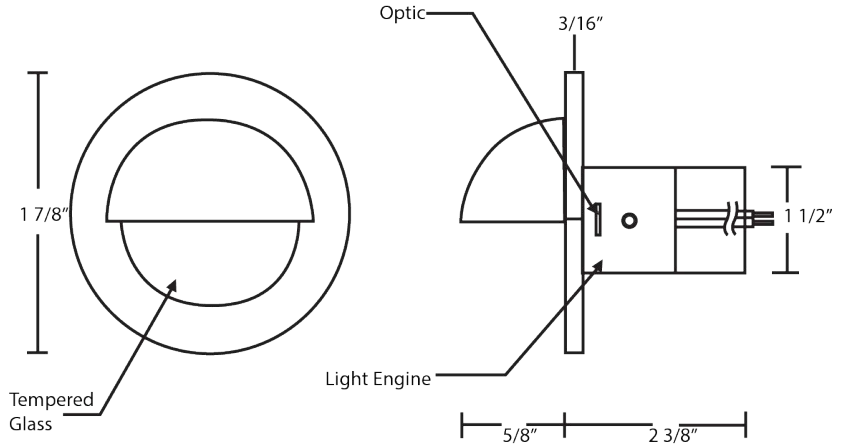

FEATURES & SPECIFICATIONS

INTENDED USE

The **Mulberry Architectural LED Outdoor Recessed Step Light** is a unique lighting fixture offering quality and durability with a naturally etched finish designed to last. The Mulberry Architectural LED Outdoor Recessed Step Light is used to accent and create dramatic effect while providing a great source of lighting.

DETAILS

W 1.88" x **L** 3.13" **H** 1.88"

Model Number: 14048

Finish: PVD Satin

Construction: Solid Brass

ADDITIONAL FEATURES

Type: Recessed Fixture

Voltage: 12V

Dimmable

Lumens: 135lms

Mounting: Recessed

Warranty:

LED Component: 20 Years Residential, 10 years Commercial

Housing: Lifetime

Wet Listed

LISTINGS

Ordering Information:

Example: (14048-40K-MBR)

Model	Light Color Temp	Wattage	Finishes
14048 Mulberry	(Blank) 2700K 40K 4000K 50K 5000K TF Turtle Friendly (4 wk lead time)	1W 1W 2W 2W 3W 3W	MBR Matte Bronze B Black PVDS PVD Satin SILV Silver