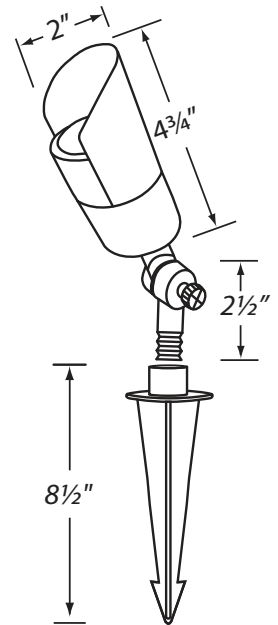

### FEATURES

- L** 4.75" x Dia 2"
- Construction:** Corrosion Resistant Brass
- Finish:** Bronze
- Lens:** Clear and heat resistant convex glass
- Wiring:** Prewired with a 3' 18-2 SPT2-W direct burial cord
- Socket:** Spring loaded top grade adjustable ceramic bi-pin
- Gasket:** Watertight Silicone Gasket
- Knuckle:** Adjustable cast brass with thumb screw and 1/2" NPT threaded male hub
- Mounting:** Standard injection molded spike with 1/2" NPT threaded female hub (1/2" NPT Spike included)
- Voltage:** 12V
- Wattage:** 5W
- Color Temperature:** 27/30/40/50K
- Lumens:** 500 lm
- CRI:** 80+
- Life:** 50,000 Hrs
- Warranty:** 5 years Carefree for parts & components (Labor not included)
- Listings:** cETLus Listed, Wet Location

### ORDERING INFORMATION Example:

Model	Color Temp	Mounting	Options
9010	<b>27K</b> 2700K	<b>(Blank)</b> 1/2" NPT Spike Included	<b>UWC</b> Universal Wire Connector
	<b>30K</b> 3000K	<b>MC</b> Mounting Canopy	
	<b>40K</b> 4000K	<b>MS6<sup>1</sup></b> 6" Mounting Stem	
	<b>50K</b> 5000K	<b>MS12<sup>1</sup></b> 12" Mounting Stem	
		<b>MS18<sup>1</sup></b> 18" Mounting Stem	
		<b>MS24<sup>1</sup></b> 24" Mounting Stem	
		<b>MP<sup>2</sup></b> 18" Mounting Pedestal	