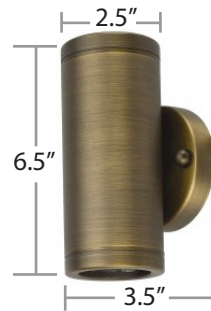

FEATURES & SPECIFICATIONS

INTENDED USE

The Architectural Grade Wall Mount Cylinder Light Fixture can be used for interior or exterior settings and is the ideal solution for distinctive architectural lighting plans bringing clean lines and clear light to commercial LED or residential lighting applications.

DIMENSIONS

Model Number: LV92

H 6.5" x **W** 2.5" x **D** 3.5"

Finish: Die Cast Brass

ADDITIONAL FEATURES

Type: Direct/Indirect

Voltage: 12V

Wattage: 7W

Lumens: 500 lms

LISTINGS

Ordering Information:

Example: (LV92-27K-AB)

Model	Color Temp	Finish
____	____	____
LV92	27K 2700K Warm White 41K 4100K Cool White	AB Antique Bronze SS Stainless Steel