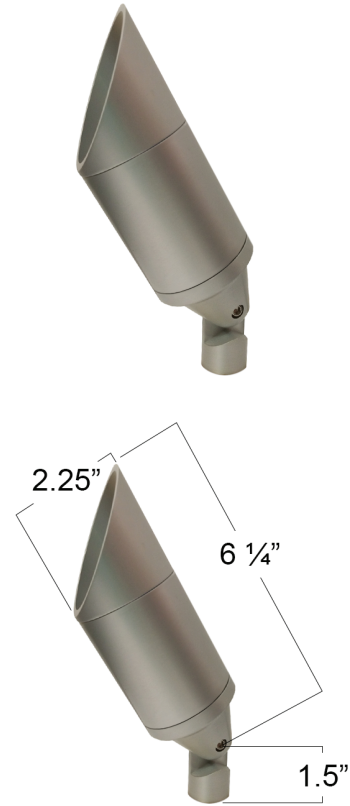

### INTENDED USE

The Alcon Lighting Delta Architectural LED Directional Up Light Fixture features naturally etched finishes capable of withstanding the test of time. The Delta Directional Uplights are ideal for architectural landscape lighting applications.

### DETAILS

L 6.25" x Dia 2.25"

**Construction:** Military Grade Solid Aluminum

**Wattage:** 8.5 Watts

**Lumens:** 550 lm

**Mounting:** 1/2" NPT threaded female hub

1/2" NPT Spike included. 8 - 3/4" Height | 2" Diameter

**Voltage:** 12V AC/DC

**Dimming:** MLV Dimming

**CRI:** 90+

**Warranty:** 3 Years Carefree for Parts & Components  
(Labor Not Included)

*Driver/Transformer is NOT included*

B3- 3" Barrel (No Shroud)