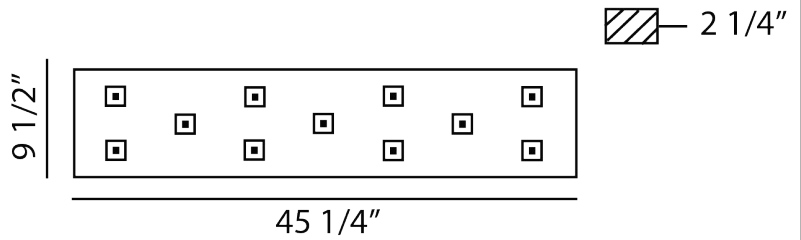

FEATURES & SPECIFICATIONS

INTENDED USE

The **Cuadra 8-Light LED Surface Mount** is an Architectural Grade minimal suspended modular LED light. The Cuadra 8-Light LED Surface Mount is made of high quality aluminum ideal for energy efficiency, prolonged lifespan, and versatility bringing clean lines and clear light for an elegant lighting solution for any space.

DETAILS

Model Number: 11127
L 35" (88.9cm) x **W** 9.5" (24.13cm) x **H** 2.25" (5.72cm)
Weight: 13.2 lbs
Finish: White

ADDITIONAL FEATURES

Type: Suspended
Voltage: 120V
Wattage: 3W
Lumens: 1300lm
Light Color Temp: 3000K
CRI: 80+
Dimming: ELV Dimming
Shade: White
Support: Surface Mount
 Bulb included

LISTINGS

Ordering Information:

Example:(11127-120-3-13-30K)

Model	Voltage	Watts	Lumens	Light Color Temp
11127 Cuadra (8-Light, Surface)	120 120V	3 3W	13 1300lm	30K 3000K