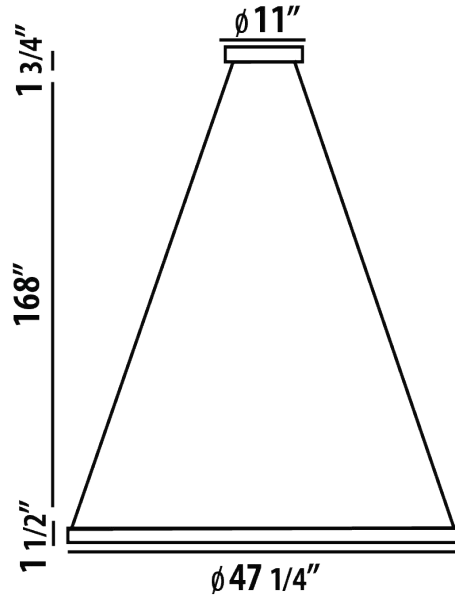

FEATURES & SPECIFICATIONS

INTENDED USE

The **Cirkel Medium LED Suspended Pendant** is an Architectural Grade extruded aluminum channel with solid opal lens diffused LED. The Cirkel Medium LED is made of high quality Aluminum that features superior energy efficiency and prolonged lifespan and brings clean lines and clear light for an elegant lighting solution for any space.

DETAILS

Model Number: 12232
D 47.25" (1.2m) x **H** 1.5" (.4m)
Weight: 32.12 lbs
Finish: Silver

ADDITIONAL FEATURES

Type: Suspended, Pendant
Voltage: 120V
Wattage: 58W
Lumens: 6501lm
Light Color Temp: 3000K
CRI: 90+
Dimming: ELV Dimming
Shade: Opal
Support: 72" Adjustable Aircraft Cable
 Bulb not included

LISTINGS

Ordering Information:

Example: (12232-SL)

Model	Finish
<input type="text"/>	<input type="text"/>
12232 Cirkel (Medium)	SL Silver
	MB Matte Black
	GD Gold