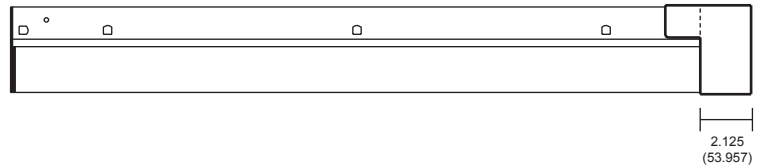

Mounting Options	Image	Ordering Code
Surface Mount (Ceiling / Wall)	Use keyhole shape mounting holes on the housing	(Blank)
Adjustable Cable Mount		ACxx xx = Length of Cable (48 or 96 inches)
Stem Mount (w/ Canopy)		w/ Canopy HOLE A : 3/8" IPS STEM [Example : SH-3/8-xx(length)] HOLE B : 1/2" IPS STEM [Example : SH-1/2Ixx(length)] xx = 18, 24, 36, 48 (inches)

* Cable / Stem mount provided with canopy set

DPMS

Integrated Daylight Dimming Photosensor