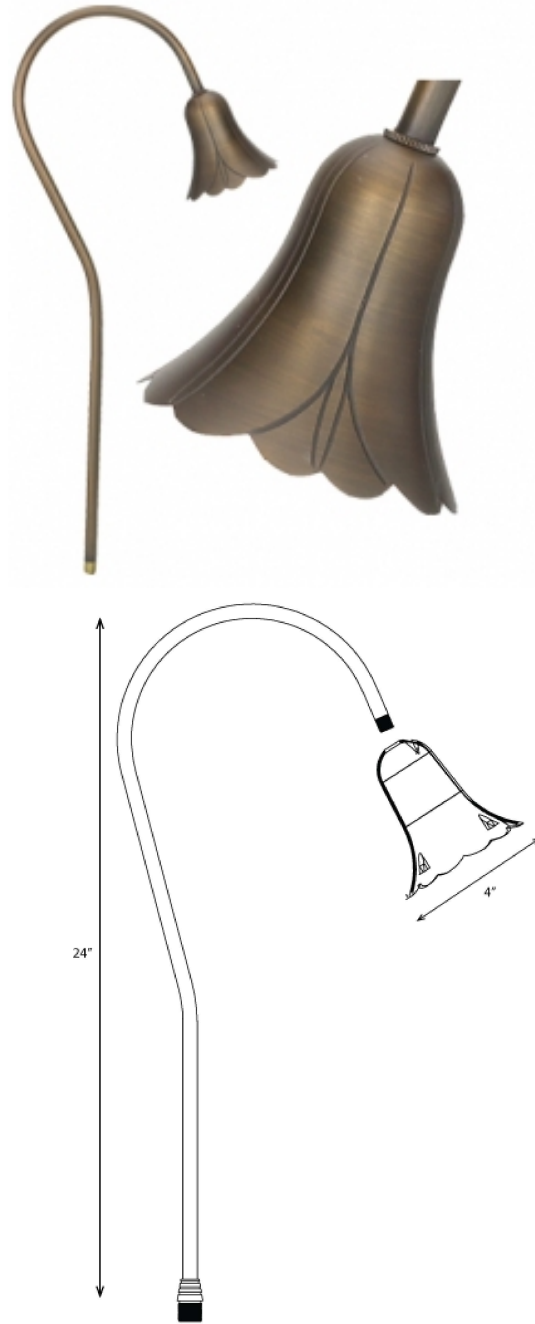

FEATURES & SPECIFICATIONS

INTENDED USE

The **Bellflower Low Voltage LED Architectural Landscape Path Light Fixture** is the ideal outdoor lighting solution for illuminating pathways and gardens in residential and commercial settings. The Bellflower Low Voltage LED Architectural Landscape Path Light Fixture features high quality durability and energy efficiency.

DETAILS

Model Number: 9080

W 4" x **H** 24" **D** 4"

Lamp: Single Contact Bayonet Base LED

Finish: Antique Bronze

Construction: Solid Die Cast Brass

Weight: 3.5 lbs

ADDITIONAL FEATURES

Voltage: 12V

Wattage: 1.5W

Lumens: 70lms

Dimming: Magnetic Low Voltage (MLV)

Color Temp: 2700K

Mounting: 1/2" PVC Spike Included

Ordering Information:

Example: (9080)

Model

Optional

9080 Bellflower

LV62 Tree Mount