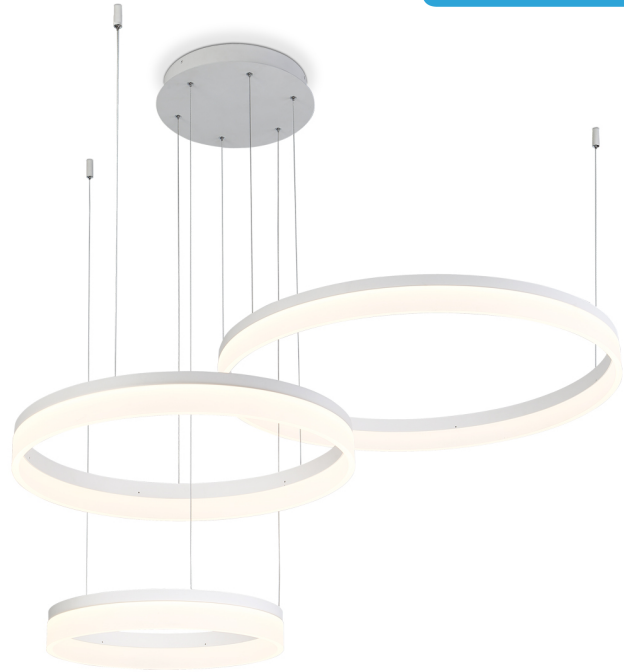

FEATURES & SPECIFICATIONS

INTENDED USE

The specification grade decorative Architectural LED Ring Light delivers continuous clean lines and clear circle light to commercial, hospitality and residential interior lighting applications. Our modern, slim profiles and stylish hanging lights designs offer excellent direct lighting, indirect lighting, exceptional performance and versatility in offices, classrooms, conference rooms, museums, retail outlets, hotels, restaurants, and more. The ring light ring chandelier is available in multiple lengths and several finishes.

DETAILS

Model Number: 12246
D 47.75" (121.285cm) x **H** 2.75" (7.0cm)
Weight: 28.6 lbs
Finish: Sand White

ADDITIONAL FEATURES

Type: Suspended, Pendant
Voltage: 120V
Wattage: 106W
Lumens: 7400lm
Light Color Temp: 3000K
CRI: 80+
Dimming: ELV Dimming
Shade: Acrylic
Support: 72" Adjustable Aircraft Cable
 Bulb included

LISTINGS

Ordering Information:

Example: (12246-120-106-74-30K)

| Model | Voltage | Watts | Lumens | Light Color Temp. |
|----------------------------|----------|----------|-----------|-------------------|
| 12246 Bandini (Three-Tier) | 120 120V | 106 106W | 74 7400lm | 30K 3000K |