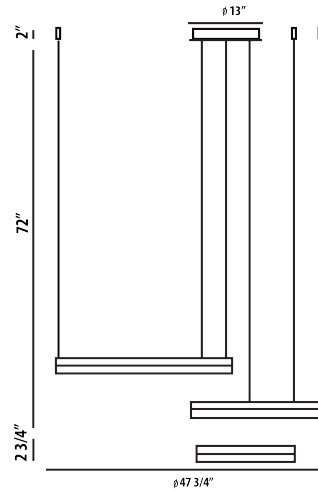

FEATURES & SPECIFICATIONS

INTENDED USE

The specification grade decorative Architectural LED Ring Light delivers continuous clean lines and clear circle light to commercial, hospitality and residential interior lighting applications. Our modern, slim profiles and stylish hanging lights designs offer excellent direct lighting, indirect lighting, exceptional performance and versatility in offices, classrooms, conference rooms, museums, retail outlets, hotels, restaurants, and more. The ring light ring chandelier is available in multiple lengths and several finishes.

DETAILS

Model Number: 12246
D 47.75" (121.285cm) x **H** 2.75" (7.0cm)
Weight: 28.6 lbs
Finish: Sand White

ADDITIONAL FEATURES

Type: Suspended, Pendant
Voltage: 120V
Wattage: 106W
Lumens: 7400lm
Light Color Temp: 3000K
CRI: 80+
Dimming: ELV Dimming
Shade: Acrylic
Support: 72" Adjustable Aircraft Cable
 Bulb included

LISTINGS

Ordering Information:

Example: (12246-120-106-74-30K)

| Model | Voltage | Watts | Lumens | Light Color Temp. |
|----------------------------|----------|----------|-----------|-------------------|
| 12246 Bandini (Three-Tier) | 120 120V | 106 106W | 74 7400lm | 30K 3000K |