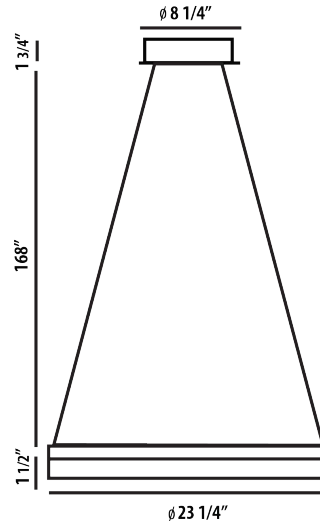

[SHOP NOW >](#)

FEATURES & SPECIFICATIONS

INTENDED USE

The specification grade decorative Architectural LED Ring Light delivers continuous clean lines and clear circle light to commercial, hospitality and residential interior lighting applications. Our modern, slim profiles and stylish hanging lights designs offer excellent direct lighting, indirect lighting, exceptional performance and versatility in offices, classrooms, conference rooms, museums, retail outlets, hotels, restaurants, and more. The ring light ring chandelier is available in multiple lengths and several finishes.

DETAILS

Model Number: 12242
D 23.25" (43.85cm) x **H** 2.75" (7.0cm)
Weight: 13.32 lbs
Finish: Sand White

ADDITIONAL FEATURES

Type: Suspended, Pendant
Voltage: 120V
Wattage: 37W
Lumens: 2800lm
Light Color Temp: 3000K
CRI: 80+
Dimming: ELV Dimming
Shade: Acrylic
Support: 72" Adjustable Aircraft Cable
 Bulb included

LISTINGS

Ordering Information:

Example: (12242-120-37-28-30K)

Model	Voltage	Watts	Lumens	Light Color Temp.
<input type="text" value="12242"/>	<input type="text" value="120"/>	<input type="text" value="37"/>	<input type="text" value="28"/>	<input type="text" value="30K"/>
12242 Bandini (Medium)	120 120V	37 37W	28 2800lm	30K 3000K