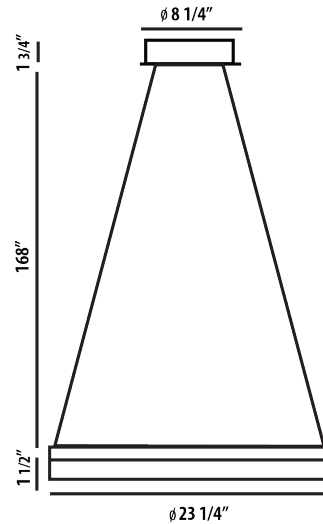

[SHOP NOW >](#)

FEATURES & SPECIFICATIONS

INTENDED USE

The specification grade decorative Architectural LED Ring Light delivers continuous clean lines and clear circle light to commercial, hospitality and residential interior lighting applications. Our modern, slim profiles and stylish hanging lights designs offer excellent direct lighting, indirect lighting, exceptional performance and versatility in offices, classrooms, conference rooms, museums, retail outlets, hotels, restaurants, and more. The ring light ring chandelier is available in multiple lengths and several finishes.

DETAILS

Model Number: 12243
D 23.25" (43.85cm) x **H** 2.75" (7.0cm)
Weight: 13.32 lbs
Finish: Brown

ADDITIONAL FEATURES

Type: Suspended, Pendant
Voltage: 120V
Wattage: 37W
Lumens: 2800lm
Light Color Temp: 3000K
CRI: 80+
Dimming: ELV Dimming
Shade: Acrylic
Support: 72" Adjustable Aircraft Cable
Bulb included

LISTINGS

Ordering Information:

Example: (12243-120-37-28-30K)

Model	Voltage	Watts	Lumens	Light Color Temp.
12243 Bandini (Medium)	120 120V	37 37W	28 2800lm	30K 3000K

Alcon Lighting 12243 Bandini Medium 23.25 Inches Architectural LED Suspended Pendant