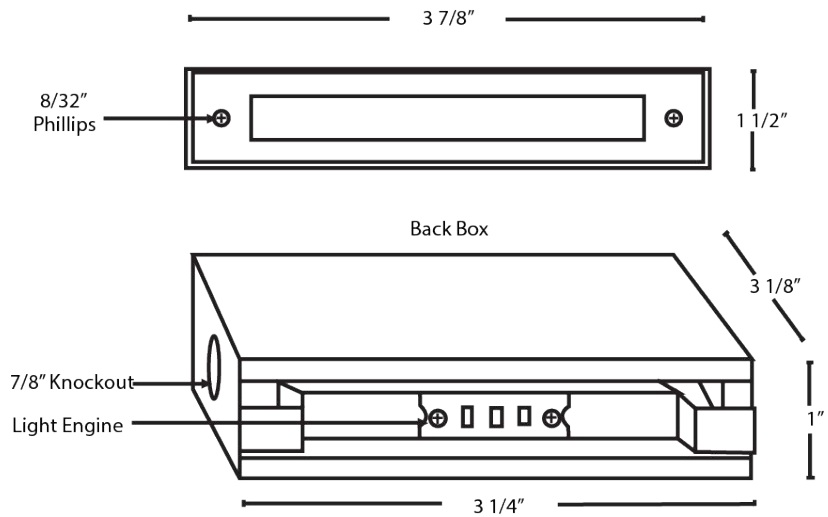

FEATURES & SPECIFICATIONS

INTENDED USE

The **Alder LED Architectural Outdoor Recessed Step Light** is a unique lighting fixture offering quality and durability with a naturally etched finish designed to last. The Alder Architectural LED Landscape Recessed Step Light is used to accent and create dramatic effect while providing a great source of lighting.

DETAILS

W 3.875" x **L** 3.125" **H** 1.5"

Model Number: 14051

Finish: Matte Bronze

Construction: Solid Brass

ADDITIONAL FEATURES

Type: Recessed Fixture

Voltage: 12V

Wattage: 2W

Lumens: 125lms

Dimmable

Mounting: Recessed

Warranty:

LED Component: 20 Years Residential, 10 years

Commercial

Housing: Lifetime

Wet Listed

LISTINGS

Alcon Lighting 14051 Alder Architectural LED Outdoor Recessed Step Light

Ordering Information:

Example: (14051-40K-MBR)

Model		Light Color Temp		Finishes	
14051	Alder	(Blank)	2700K	MBR	Matte Bronze
		40K	4000K	B	Black
		65K	6500K	PVDS	PVD Satin
		TF	Turtle Friendly <i>(4 wk lead time)</i>	SILV	Silver