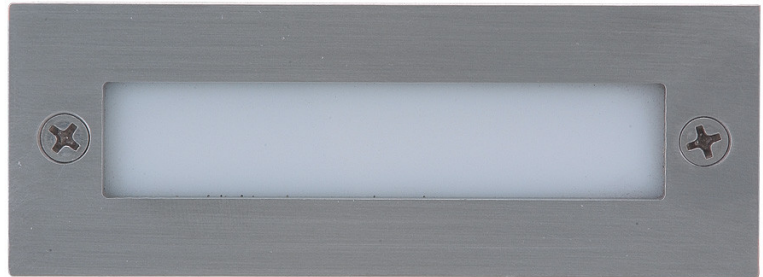

FEATURES & SPECIFICATIONS

INTENDED USE

The **Alder LED Architectural Outdoor Recessed Step Light** is a unique lighting fixture offering quality and durability with a naturally etched finish designed to last. The Alder Architectural LED Landscape Recessed Step Light is used to accent and create dramatic effect while providing a great source of lighting.

DETAILS

W 3.875" x **L** 3.125" **H** 1.5"

Model Number: 14051

Finish: Matte Bronze

Construction: Solid Brass

ADDITIONAL FEATURES

Type: Recessed Fixture

Voltage: 12V

Wattage: 2W

Lumens: 125lms

Dimmable

Mounting: Recessed

Warranty:

LED Component: 20 Years Residential, 10 years

Commercial

Housing: Lifetime

Wet Listed

LISTINGS

Alcon Lighting 14051 Alder Architectural LED Outdoor Recessed Step Light

Ordering Information:

Example: (14051-40K-MBR)

Model		Light Color Temp		Finishes	
14051	Alder	(Blank)	2700K	MBR	Matte Bronze
		40K	4000K	B	Black
		65K	6500K	PVDS	PVD Satin
		TF	Turtle Friendly <i>(4 wk lead time)</i>	SILV	Silver