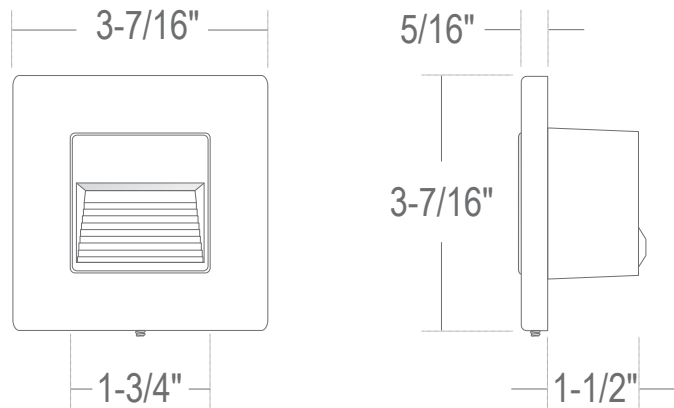

FEATURES & SPECIFICATIONS

INTENDED USE

The **9054 Ara LED Architectural Square Baffle Louver Step Light** is the ideal solution for LED Recessed Pathway or Step Light Applications for illuminating stairways, pathways, and aisles in residential and commercial settings. The 9054 Ara LED Step Light is designed for safety and style featuring translucent lens that provide a soft, diffused glow with minimal glare.

DETAILS

Model Number: 9054
W 3.44" x **H** 3.44" x **D** 1.5"
Finish: Seamless and screw-less die cast aluminum faceplate
Construction: Die Cast Construction

ADDITIONAL FEATURES

Dimming: ELV Dimming, 3-Wire
Voltage: 120V
Wattage: 3.5W
Lumens: 240+ lms
CRI: 80
Color Temp: 3000K
Life: L70, 50,000 hours
Lamp Equivalent: 10W Incandescent
Mounting: Standard depth (1-1/2") single-gang junction box
Driver: Not required

LISTINGS

Ordering Information:

Example: (9054-W)

Model	Finish	Option
<input type="text" value="9054"/> Ara	<input type="text" value="W"/> White <input type="text" value="B"/> Black	<input type="text" value="UB"/> Universal Bracket