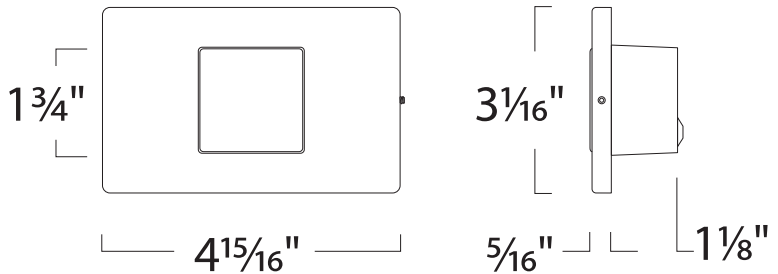

SHOP NOW >

FEATURES & SPECIFICATIONS

INTENDED USE

The **9051 Ara LED Architectural Horizontal Step Light** is the ideal solution for LED Recessed Pathway or Step Light Applications for illuminating stairways, pathways, and aisles in residential and commercial settings. The 9051 Ara LED Horizontal Step Light is designed for safety and style featuring translucent lens that provide a soft, diffused glow with minimal glare.

DETAILS

Model Number: 9051
W 4.9" x **H** 3.1" x **D** 1.4"
Finish: Seamless and screw-less die cast aluminum faceplate
Construction: Die Cast Construction

ADDITIONAL FEATURES

Dimming: ELV Dimming, 3-Wire
Voltage: 120V
Wattage: 3.5W
Lumens: 240+ lms
CRI: 80
Color Temp: 3000K
Life: L70, 50,000 hours
Lamp Equivalent: 10W Incandescent
Mounting: Standard depth (1-1/2") single-gang junction box
Driver: Not required

LISTINGS

Ordering Information:

Example: (9051-W)

Model		Finish	
9051	Ara	W	White
		B	Black