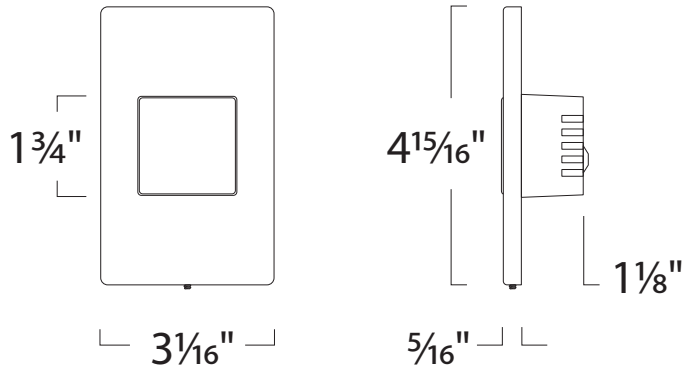

FEATURES & SPECIFICATIONS

INTENDED USE

The **9049 Ara Architectural LED Step Light** is the ideal solution for LED Recessed Pathway or Step Light Applications for illuminating stairways, pathways, and aisles in residential and commercial settings. The 9049 Ara LED Step Light is designed for safety and style featuring translucent lens that provide a soft, diffused glow with minimal glare.

DETAILS

Model Number: 9049
L 3.1" x **H** 4.9" x **D** 1.4"
Finish: Seamless and screw-less die cast aluminum faceplate
Construction: Die Cast Construction

ADDITIONAL FEATURES

Dimming: ELV Dimming, 3-Wire
Voltage: 120V
Wattage: 3.5W
Lumens: 240+ lms
CRI: 80
Color Temp: 3000K
Life: L70, 50,000 hours
Lamp Equivalent: 10W Incandescent
Mounting: Standard depth (1-1/2") single-gang junction box
Driver: Not required

LISTINGS

Ordering Information:

Example: (9049-W)

Model	Finish
<p>9049 Ara</p>	<p>W White B Black</p>