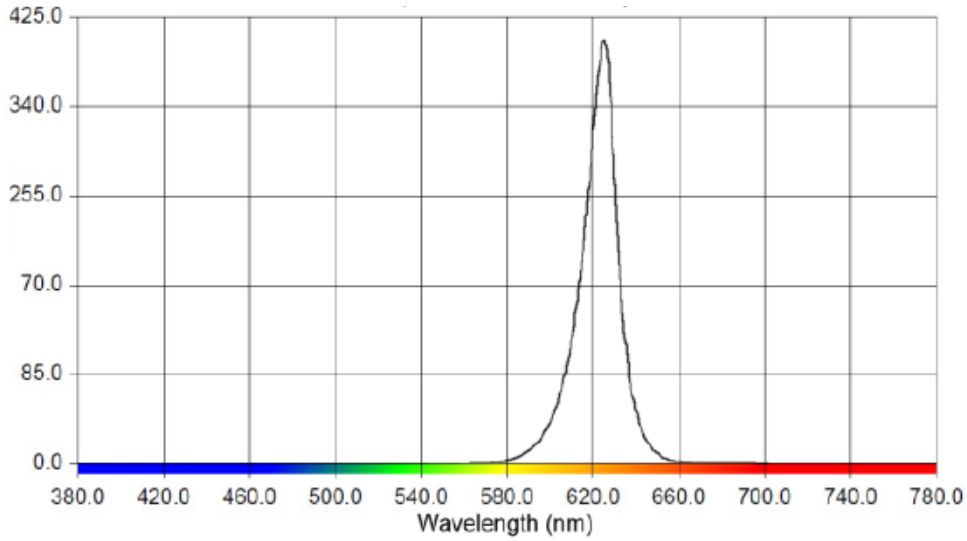

Turtle Friendly Wavelength Chart

Color Temperature Guide

COLOR TEMPERATURE GUIDE

  2700K WARM WHITE friendly personal intimate HOMES LIBRARIES RESTAURANTS 	 3000K SOFT WHITE GLOW soft warm pleasing HOMES HOTEL ROOMS LOBBIES RETAIL STORES 	 3500K NEUTRAL GLOW sociable inviting non-threatening EXECUTIVE OFFICES RECEPTION AREAS SUPERMARKETS 	 4000K COOL WHITE GLOW neat clean efficient OFFICES CLASSROOMS MASS MERCHANDISERS SHOWROOMS 	 5000K DAYLIGHT GLOW bright cool alert GRAPHICS INDUSTRY HOSPITALS GALLERIES BEAUTY SALONS