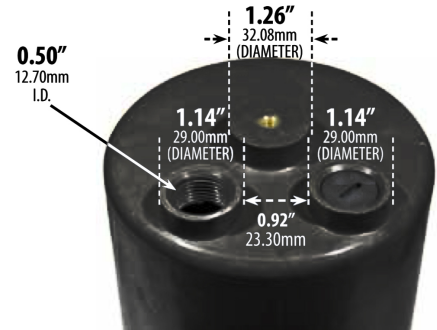

Project Name: _____ Type: _____ Quantity: _____

INTENDED USE

Improve your exterior landscape lighting with our powerful and durable LED well light. A grill with an open face cover powers strong light output through a tempered glass lens which protects the bulb from commercial conditions. This metal light functions in almost any location, soil and concrete, and works in wet locations. Also available with RGBW color-tuning technology.

DETAILS

Dia 7.75" x **W** 7.75" x **H** 10.5"

Construction: Cast Aluminum w/ PVC Sleeve

Installation: Rated for In-Ground Soil and Concrete Applications

Wire Length: 15"

Lens: Clear, Heat Resistant, Tempered Glass

RGBW Controller: Bluetooth via Smart Life - Smart Living mobile app (available for iOS and Android devices)

CRI: 80+

Life: 35,000 Hours

Listing: ETL Approved for Wet Location

Ordering Information: Example: (9045-RGBW-BK)

Model	Lamp Type	Color Temp	Finish
9045	RGBW RGBW | 15W | 1300 lms | 120° Beam Spread | 120V	(Blank) RGB + W (27-64K)	BK Black
	TF Turtle Friendly | 15W | 450 lms | 40° Beam Spread | 120V	(Blank) 630nm Turtle Friendly	BR Bronze
	W25 White | 12.5W | 1200 lms | 25° Beam Spread | 120-277V	27K 2700K	
	W40 White | 12.5W | 1200 lms | 40° Beam Spread | 120-277V	30K 3000K	
		40K 4000K	
		50K 5000K