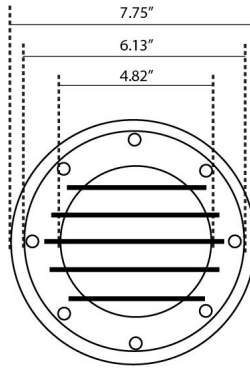

Project Name: _____ Type: _____ Quantity: _____

INTENDED USE

Improve your exterior landscape lighting with our powerful and durable LED well light. A grill with an open face cover powers strong light output through a tempered glass lens which protects the bulb from commercial conditions. This metal light functions in almost any location, soil and concrete, and works in wet locations. Also available with RGBW color-tuning technology.

DETAILS

Dia 7.75" x **W** 7.75" x **H** 10.5"

Construction: Cast Aluminum w/ PVC Sleeve

Installation: Rated for In-Ground Soil and Concrete Applications

Wire Length: 15"

Lens: Clear, Heat Resistant, Tempered Glass

RGBW Controller: Bluetooth via Smart Life - Smart Living mobile app (available for iOS and Android devices)

CRI: 80+

Life: 35,000 Hours

Listing: ETL Approved for Wet Location

Ordering Information: Example: (9045-RGBW-BK)

Model	Lamp Type	Color Temp	Finish
9045	RGBW RGBW | 15W | 1300 lms | 120° Beam Spread | 120V	(Blank) RGB + W (27-64K)	BK Black
	TF Turtle Friendly | 15W | 450 lms | 40° Beam Spread | 120V	(Blank) 630nm Turtle Friendly	BR Bronze
	W25 White | 12.5W | 1200 lms | 25° Beam Spread | 120-277V	27K 2700K	
	W40 White | 12.5W | 1200 lms | 40° Beam Spread | 120-277V	30K 3000K	
		40K 4000K	
		50K 5000K