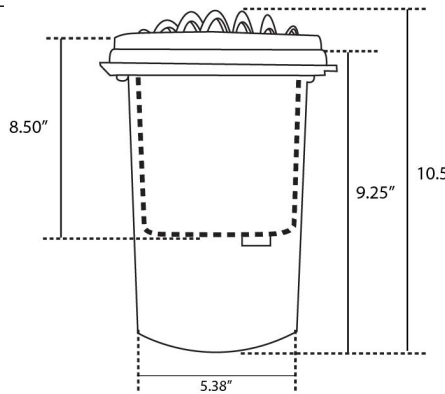

Project Name: _____ Type: _____ Quantity: _____

INTENDED USE

Improve your exterior landscape lighting with our powerful and durable LED well light. A grill with an open face cover powers strong light output through a tempered glass lens which protects the bulb from commercial conditions. This metal light functions in almost any location, soil and concrete, and works in wet locations. Also available with RGBW color-tuning technology.

DETAILS

Dia 7.75" x **W** 7.75" x **H** 10.5"

Construction: Cast Aluminum w/ PVC Sleeve

Installation: Rated for In-Ground Soil and Concrete Applications

Wire Length: 15"

Lens: Clear, Heat Resistant, Tempered Glass

RGBW Controller: Bluetooth via Smart Life - Smart Living mobile app (available for iOS and Android devices)

CRI: 80+

Life: 35,000 Hours

Listing: ETL Approved for Wet Location

Ordering Information: Example: (9045-RGBW-BK)

Model	Lamp Type	Color Temp	Finish
9045	RGBW RGBW | 15W | 1300 lms | 120° Beam Spread | 120V	(Blank) RGB + W (27-64K)	BK Black
	TF Turtle Friendly | 15W | 450 lms | 40° Beam Spread | 120V	(Blank) 630nm Turtle Friendly	BR Bronze
	W25 White | 12.5W | 1200 lms | 25° Beam Spread | 120-277V	27K 2700K	
	W40 White | 12.5W | 1200 lms | 40° Beam Spread | 120-277V	30K 3000K	
		40K 4000K	
		50K 5000K