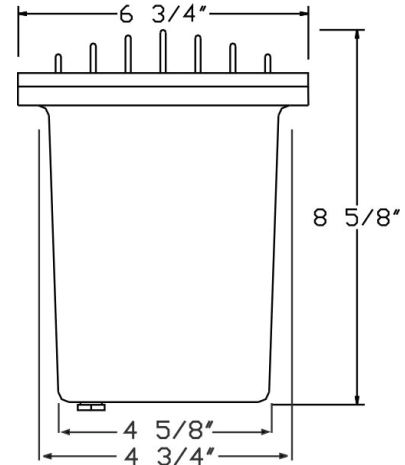

DETAILS

H 8.625" x **Dia** 6.75"

Construction: Cast Aluminum

Electrical: SJT Cord, Plug, 24" SJT Cord included

Lens: Tempered Glass Lens

Finish: Black

ADDITIONAL FEATURES

Voltage: 120VAC

Wattage: 16W

CRI: 80

Ambient Temperature: -60°F (-20°C)-104°F (40°C)

Life: 50,000 Hours

Beam Angle: 60°

Halogen Equivalent: 60W Incandescent PAR38

Base: E26/E27

Listing: Outdoor Rated