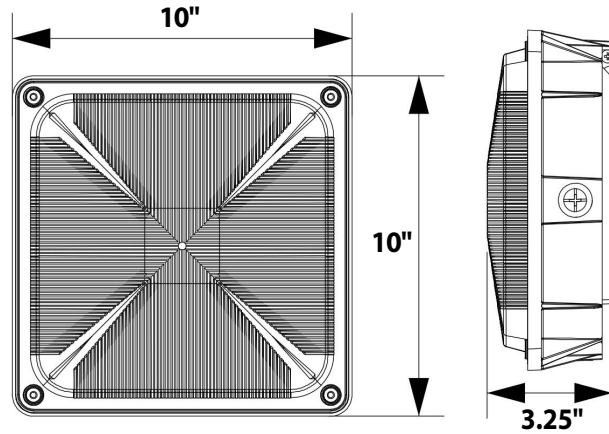

Project Name:

Type:

Quantity:

FIXTURE SPECIFICATIONS

INTENDED USE

The **Talos Architectural LED Outdoor Canopy Light Fixture** is built to replace pulse start metal halide fixtures up to 250W and features a slim, low profile design. The Talos is an ideal and attractive lighting solution for gas stations, parking garages, security lighting, and other outdoor applications.

FEATURES

Construction: ADC 12 die-cast aluminum corrosion resistant

Lens: Prismatic polycarbonate lens

Finish: UV resistant bronze powder coat

Voltage: 120~277V

CRI: 80+

Color Temperature: 5000K

Dimming: 0-10V, dimmable to 10%

Min. Operating Temperature: -40°F (-40°C)

Power Factor: >0.9

Life: 50,000 hours

Listings: cULus, DLC premium, LM79 rated, IP65, RoHS compliant

ORDERING INFORMATION Example: (16003-60)

Model	Wattage | Lumens	Options
16003	60 60 Watts | 7532 Lumens 75 75 Watts | 9602 Lumens	MS Motion Sensor Photocell