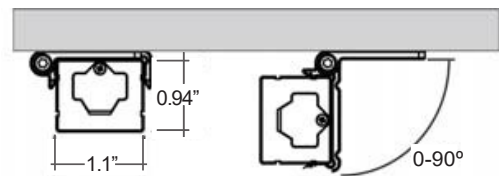

INTENDED USE

- **Mounting:** Product comes with 90° swivel bracket, 1 mini coupling & clips included
- **Finish:** White is standard. Bronze is available
- **Dimensions:** 1.1" width x 0.94" height
- **Voltage:** 120V
- **Lumens:** 750 lumens per foot
- **Wattage:** 10W per foot
- **Color Temperature:** 3000K/3500K/4000K selectable switch
- **Dimming:** ELV / TRIAC
- **Max Run Length:** Linkable up to 400W. Includes seamless connector.
- **Operating Temperature:** -10°C ~ 40°C
- **CRI:** 90+
- **Life:** 50,000
- **Warranty:** 5 years carefree for parts & components. (Labor not included)
- **Listings:** cETLus, Title 24/JA8, Energy Star

Under Cabinet Lighting Application