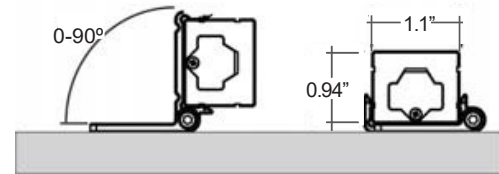

Cove Lighting Application