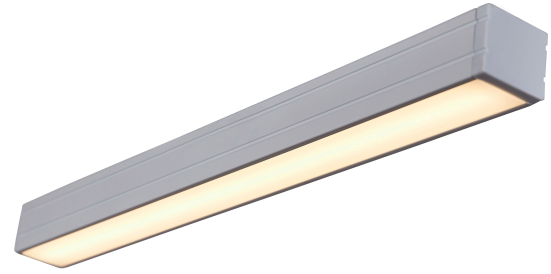

Project Name: _____ Type: _____ Quantity: _____

INTENDED USE

Lighting for accent, display, toe-kick, wall wash, coves and under cabinets with a high lumen output and integral driver is easier with our architectural-grade lightbar, which includes a color temperature switch. The product, which may also be used for uplighting, suits residential and commercial purposes. Our plug-and-play LED lightbar is dry and damp-listed. The dimmable lighting operates with a run length that's linkable up to 400 watts. The product's Color Rendering Index (CRI) is 90-plus.

INTENDED USE

- Mounting:** Product comes with 90° swivel bracket, 1 mini coupling & clips included
- Finish:** White is standard. Bronze is available
- Dimensions:** 1.1" width x 0.94" height
- Voltage:** 120V
- Lumens:** 750 lumens per foot
- Wattage:** 10W per foot
- Color Temperature:** 3000K/3500K/4000K selectable switch
- Dimming:** ELV / TRIAC
- Max Run Length:** Linkable up to 400W. Includes seamless connector.
- Operating Temperature:** -10°C ~ 40°C
- CRI:** 90+
- Life:** 50,000
- Warranty:** 5 years carefree for parts & components. (Labor not included)
- Listings:** cETLus, Title 24/JA8, Energy Star

ORDERING INFORMATION Example: (14220-24-BR-PF)

| Model | Length | Finish | Accessories |
|--------------|--|---|---|
| 14220 | 12 12 Inches 16 16 Inches 24 24 Inches 32 32 Inches CS Custom Length <i>Specify Length in Inches</i> | WH <small>Standard</small> White BR Bronze | JB Junction Box ¹ HC 72" Hardwire Connector PF 72" Power Feed Cable ICxx ² Interlink Cable |