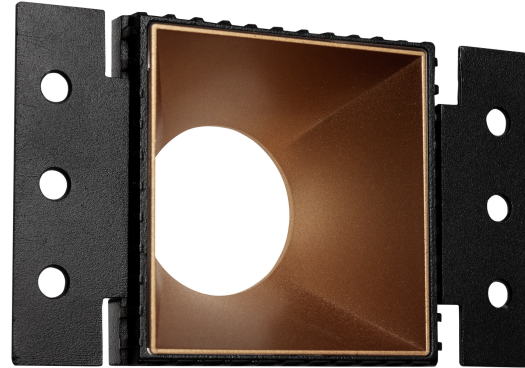

**FIXTURE SPECIFICATIONS**

**INTENDED USE**

The Illusione 2 Inch Architectural LED Square Trimless Recessed Fixed Light Fixture is designed for lasting durability and beauty while providing quality and energy efficient lighting for low to medium ceilings. The Illusione is an ideal LED recessed lighting solution for clear and bright lighting in retail, hospitality, commercial, and high-end residential settings.

**FEATURES**

- Construction:** Die-Cast Aluminum
- Lens:** Frosted, heat resistant, Tempered Glass
- CRI:** 80+
- Life:** 50,000 Hours
- Beam Spread:** Medium Flood 24°
- Universal Dimming:** 0-10V + ELV + Triac

**ORDERING INFORMATION** Example: (14140-S-7-27K-W-MW)

Model	Wattages   Lumens	Color Temp	Mud Ring Finish	Reflector Finish
14140-S	<b>7</b> 7 Watts   700 Lumens	<b>27K</b> 2700K	<b>W</b> White	<b>MW</b> Matte White
	<b>12</b> 12 Watts   1200 Lumens	<b>30K</b> 3000K	<b>B</b> Black	<b>MB</b> Matte Black
		<b>35K</b> 3500K		<b>MS</b> Matte Silver
		<b>40K</b> 4000K		<b>SS</b> Shiny Silver
		<b>50K</b> 5000K		<b>MG</b> Matte Gold
				<b>RG</b> Rose Gold
				<b>SG</b> Shiny Gold