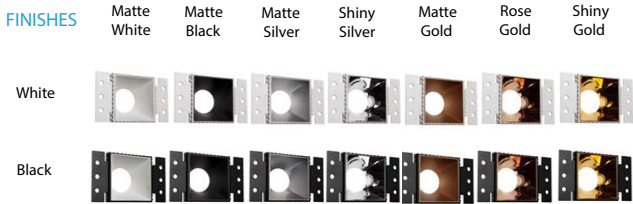

**FIXTURE SPECIFICATIONS**

**INTENDED USE**

The Illusione 2 Inch Architectural LED Square Trimless Recessed Fixed Light Fixture is designed for lasting durability and beauty while providing quality and energy efficient lighting for low to medium ceilings. The Illusione is an ideal LED recessed lighting solution for clear and bright lighting in retail, hospitality, commercial, and high-end residential settings.

**FEATURES**

- Construction:** Die-Cast Aluminum
- Lens:** Frosted, heat resistant, Tempered Glass
- CRI:** 80+
- Life:** 50,000 Hours
- Beam Spread:** Medium Flood 24°
- Universal Dimming:** 0-10V + ELV + Triac

**ORDERING INFORMATION** Example: (14140-S-7-27K-W-MW)

Model	Wattages   Lumens	Color Temp	Mud Ring Finish	Reflector Finish
14140-S	<b>7</b> 7 Watts   700 Lumens	<b>27K</b> 2700K	<b>W</b> White	<b>MW</b> Matte White
	<b>12</b> 12 Watts   1200 Lumens	<b>30K</b> 3000K	<b>B</b> Black	<b>MB</b> Matte Black
		<b>35K</b> 3500K		<b>MS</b> Matte Silver
		<b>40K</b> 4000K		<b>SS</b> Shiny Silver
		<b>50K</b> 5000K		<b>MG</b> Matte Gold
				<b>RG</b> Rose Gold
				<b>SG</b> Shiny Gold