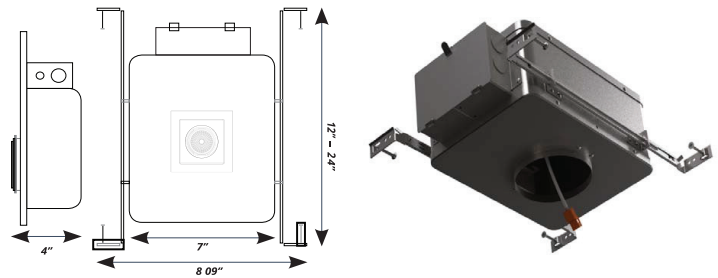

**FIXTURE SPECIFICATIONS**

**INTENDED USE**

The Illusione 2 Inch Architectural LED Square Trimless Recessed Fixed Light Fixture is designed for lasting durability and beauty while providing quality and energy efficient lighting for low to medium ceilings. The Illusione is an ideal LED recessed lighting solution for clear and bright lighting in retail, hospitality, commercial, and high-end residential settings.

**FEATURES**

- Construction:** Die-Cast Aluminum
- Lens:** Frosted, heat resistant, Tempered Glass
- CRI:** 80+
- Life:** 50,000 Hours
- Beam Spread:** Medium Flood 24°
- Universal Dimming:** 0-10V + ELV + Triac