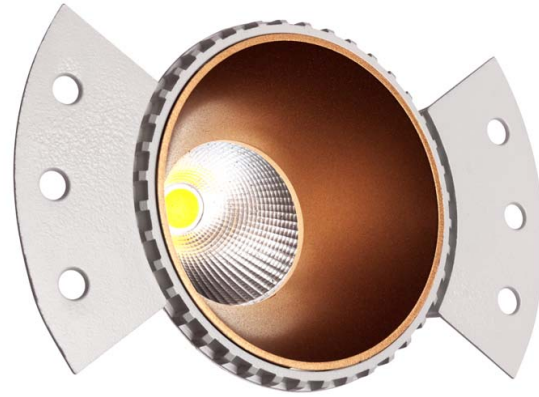

FIXTURE SPECIFICATIONS

INTENDED USE

The Illusione 2 Inch Architectural LED Round Trimless Recessed Fixed Light Fixture is designed for lasting durability and beauty while providing quality and energy efficient lighting for low to medium ceilings. The Illusione is an ideal LED recessed lighting solution for clear and bright lighting in retail, hospitality, commercial, and high-end residential settings.

FEATURES

- Construction:** Die-Cast Aluminum
- Lens:** Frosted, Heat Resistant, Tempered Glass
- CRI:** 80+
- Life:** 50,000 Hours
- Beam Spread:** Medium Flood 24°
- Universal Dimming:** 0-10V + ELV + Triac

ORDERING INFORMATION Example: (14140-R-7-27K-W-MW)

Model	Wattages Lumens	Color Temp	Mud Ring Finish	Reflector Finish
14140-R	7 7 Watts 700 Lumens	Residential	W White	MW Matte White
		27K 2700K		MB Matte Black
	12 12 Watts 1200 Lumens	Commercial	B Black	MS Matte Silver
		30K 3000K		SS Shiny Silver
		40K 4000K		MG Matte Gold
		Industrial		RG Rose Gold
	50K 5000K		SG Shiny Gold	