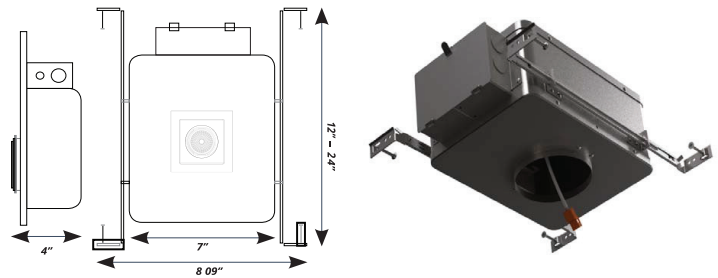

FIXTURE SPECIFICATIONS

INTENDED USE

The Illusione 2 Inch Architectural LED Round Trimless Recessed Fixed Light Fixture is designed for lasting durability and beauty while providing quality and energy efficient lighting for low to medium ceilings. The Illusione is an ideal LED recessed lighting solution for clear and bright lighting in retail, hospitality, commercial, and high-end residential settings.

FEATURES

- Construction:** Die-Cast Aluminum
- Lens:** Frosted, Heat Resistant, Tempered Glass
- CRI:** 80+
- Life:** 50,000 Hours
- Beam Spread:** Medium Flood 24°
- Universal Dimming:** 0-10V + ELV + Triac