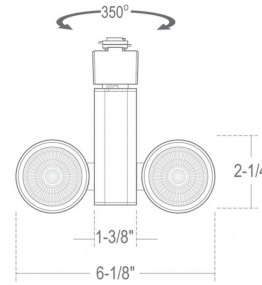

FEATURES

- **Construction:** Sleek, Durable Steel Body with Concealed Heat Sink, Wiring, and Internal Adjustment Mechanism Allowing for Maximum Adjustability
- **Connector:** 3-Wire H-Type 1 Circuit & 2 Circuit Track(Standard)
- **Adjustable:** 350° Rotation / 0°-180° Gimbal
- **Electrical:** Integral Electronic Constant Current
- **Voltage:** 120V
- **Dimming:** 120V 2-Wire/Incandescent/ELV Dimming
- **CRI:** 90+
- **Life:** 35,000 Hours L70
- **Warranty:** 3 Years Carefree for Parts & Components (Labor Not Included)
- **Listings:** ETL/cETL Listed for Dry Locations Only
- **Lamp Equivalents:** 2x75W MR16FL / 2x100W PAR20

2x18W | 1400 lms