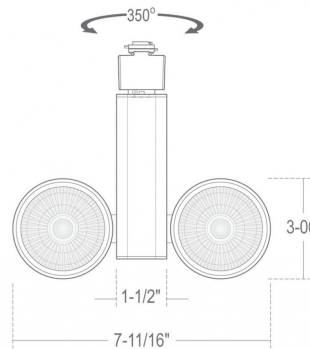

FEATURES

- **Construction:** Sleek, Durable Steel Body with Concealed Heat Sink, Wiring, and Internal Adjustment Mechanism Allowing for Maximum Adjustability
- **Connector:** 3-Wire H-Type 1 Circuit & 2 Circuit Track(Standard)
- **Adjustable:** 350° Rotation / 0°-180° Gimbal
- **Electrical:** Integral Electronic Constant Current
- **Voltage:** 120V
- **Dimming:** 120V 2-Wire/Incandescent/ELV Dimming
- **CRI:** 90+
- **Life:** 35,000 Hours L70
- **Warranty:** 3 Years Carefree for Parts & Components (Labor Not Included)
- **Listings:** ETL/cETL Listed for Dry Locations Only
- **Lamp Equivalents:** 2x75W MR16FL / 2x100W PAR20

2x18W | 1400 lms