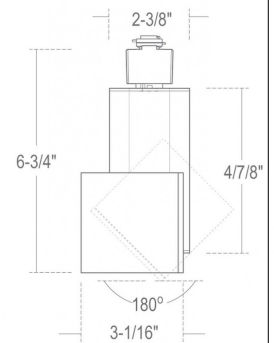

FEATURES

- **Construction:** Sleek, Durable Steel Body with Concealed Heat Sink, Wiring, and Internal Adjustment Mechanism Allowing for Maximum Adjustability
- **Connector:** 3-Wire H-Type 1 Circuit & 2 Circuit Track(Standard)
- **Adjustable:** 350° Rotation / 0°-180° Gimbal
- **Electrical:** Integral Electronic Constant Current
- **Voltage:** 120V
- **Dimming:** 120V 2-Wire/Incandescent/ELV Dimming
- **CRI:** 90+
- **Life:** 35,000 Hours L70
- **Warranty:** 3 Years Carefree for Parts & Components (Labor Not Included)
- **Listings:** ETL/cETL Listed for Dry Locations Only
- **Lamp Equivalents:** 2x75W MR16FL / 2x100W PAR20

2x18W | 1400 lms