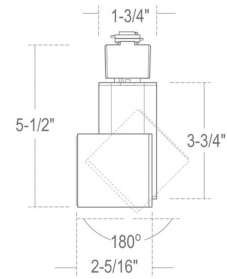

FEATURES

- **Construction:** Sleek, Durable Steel Body with Concealed Heat Sink, Wiring, and Internal Adjustment Mechanism Allowing for Maximum Adjustability
- **Connector:** 3-Wire H-Type 1 Circuit & 2 Circuit Track(Standard)
- **Adjustable:** 350° Rotation / 0°-180° Gimbal
- **Electrical:** Integral Electronic Constant Current
- **Voltage:** 120V
- **Dimming:** 120V 2-Wire/Incandescent/ELV Dimming
- **CRI:** 90+
- **Life:** 35,000 Hours L70
- **Warranty:** 3 Years Carefree for Parts & Components (Labor Not Included)
- **Listings:** ETL/cETL Listed for Dry Locations Only
- **Lamp Equivalents:** 2x75W MR16FL / 2x100W PAR20

2x18W | 1400 lms