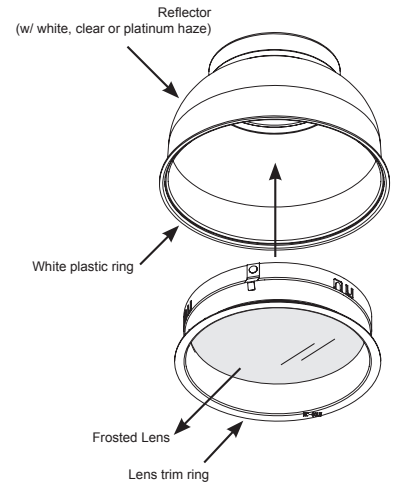

Commercial Frame-In

ORDERING INFORMATION Example: (12125-4-60W-30K-WH-010-AC48-FCJS-010-EM5)

Model	Lumens	Color Temp	Reflector²	Lens	Beam Spread	Dimming Driver
14130-4A 4" Architectural Frame	16l 16 watts | 1458 lms 25l 25 watts | 2201 lms	<i>Residential</i> 30K 3000K <i>Commercial</i> 35K 3500K 40K 4000K <i>Industrial</i> 50K 5000K	WH ^{Standard} White CL Clear PLH Platinum Haze	NL No Lens FR White Smooth Splay w/ Frosted Lens	WD ^{Standard} Wide NR Narrow MD Medium WW Wall Wash	UNI ^{Standard} Universal (Triac / ELV / 0-10V) E5 Lutron EcoSystem™ 5-Series 5% E1 Lutron EcoSystem™ Hi-Lume 1%
14130-4C 4" Commercial Frame	38l 38 watts | 3035 lms 50l 50 watts | 3904 lms 70l ¹ 70 watts | 5920 lms 100W¹ 100 watts | 7070 lms					
14130-6A 6" Architectural Frame						
14130-6C 6" Commercial Frame						
14130-8A 8" Architectural Frame						
14130-8C 8" Commercial Frame						
		Options				
		EM7 7W Emergency Backup				
		EM10 10W Emergency Backup				
		EM15 15W Emergency Backup				
		EM25 25W Emergency Backup				

¹Only Available for 6" & 8"
²with White Plastic Ring