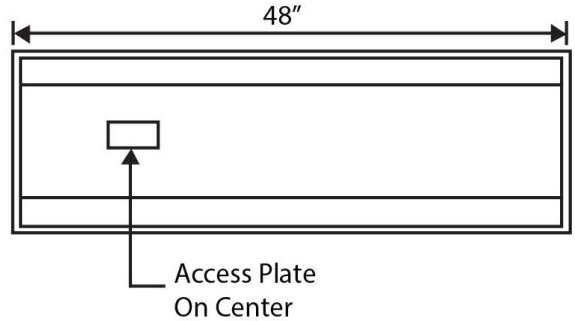

1/2" Nom (.88 in Actual)
EKO In Both Ends and Back

FIXTURE SPECIFICATIONS

INTENDED USE

The specification grade **Basic Architectural LED Recessed Troffer** fixtures bring clean lines and clear light to commercial LED or residential office lighting interiors. Our sleek, stylish fixtures offer highly effective and efficient lighting solutions for hotels, offices, retail outlets, restaurants, and more.

PRODUCT FAMILY

14114 | 2x2

14115 | 1x4

FEATURES

- Construction:** Die-formed and embossed code 22 gauge steel housing
- Access plate to simplify installation
- Finish:** High reflectance baked white enamel
- Lens:** Clear 0.10 thick A12 Acrylic
- Voltage:** 120- 277 UNV
- Support:** Recessed Inverted T-Bar Ceilings. Grid
- Mount Life:** 50,000 Hrs
- Operating Temperature:** -4°F~122°F
- Lamp Included
- Listings:** UL Listed