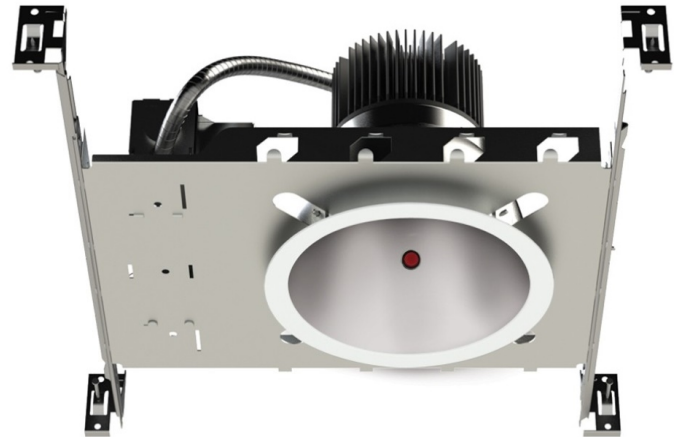

FEATURES

Mounting: Suitable for new construction installations only, supplied with (2) 24" adjustable hanger bars with 90° repositioning ability

Test Switch: Easily accessible push-to-test switch for maintenance alerts and self-diagnostic monitoring of LED status, battery capacity, and charger function

Construction: Integral cast-aluminum, heat sink design.

Housing: Housing is Non-IC rated. Housing must be kept 3" from loose-fill insulation.

Junction Box: Pre-wired heavy duty 16-gauge, die-formed galvanized steel, 64 cubic-inch for a maximum of (8) #12 AWG wires

Reflector: Heavy gauge one piece, flanged glare-free reflector

Power Connection: LED lamp array is replaceable via on board quick disconnect terminal. Meets CA Title 24 Requirements and other standards restricting the use of Medium Base or Bi-Pin Sockets.

Voltage: 120-277 AC 50/60 Hz

Wattage: 48W

Dimming: 5-Wire 0-10V dimming

Lumens: 4200 lms

EM Lumens: 1050 lms @ 12W | 2187 lms @ 25W

CRI: 80+

Power Factor: >.90

Life: 50,000 hours

Operating Temperature: 4°F~131°F (-20°C ~ 50°C)

EM Operating Temperature: -32°F~104°F (0°C~40°C)

Listings: Title 24 JA-8, cETLus, cULus,

NYC approved: Calendar #41937.

Warranty: 5 years carefree for parts & components (labor not included)

Ceiling Cut-out: 6-3/8" - Ceiling Thickness: 1" Max

ORDERING INFORMATION Example: (14085-27K)

Model	Color Temperature	Options
14085	27K 2700K	R-EM12 12W Remote Emergency Back-up Battery
	30K 3000K	
	35K 3500K	R-EM25 25W Remote Emergency Back-up Battery
40K 4000K		

Alcon Lighting 14085 Node II Architectural LED 6-Inch Emergency Recessed Direct Down Light - 3600 Lumens