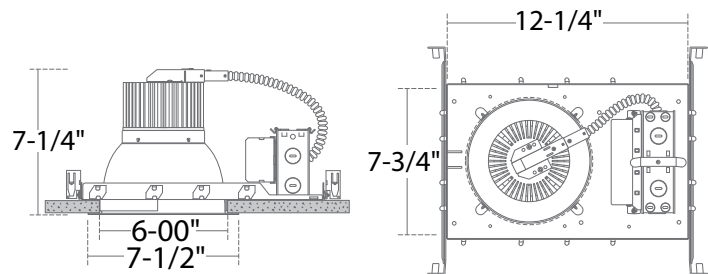

FEATURES

Mounting: Suitable for new construction installations only, supplied with (2) 24" adjustable hanger bars with 90° repositioning ability

Test Switch: Easily accessible push-to-test switch for maintenance alerts and self-diagnostic monitoring of LED status, battery capacity, and charger function

Construction: Integral cast-aluminum, heat sink design.

Housing: Housing is Non-IC rated. Housing must be kept 3" from loose-fill insulation.

Junction Box: Pre-wired heavy duty 16-gauge, die-formed galvanized steel, 64 cubic-inch for a maximum of (8) #12 AWG wires

Reflector: Heavy gauge one piece, flanged glare-free reflector

Power Connection: LED lamp array is replaceable via on board quick disconnect terminal. Meets CA Title 24 Requirements and other standards restricting the use of Medium Base or Bi-Pin Sockets.

Voltage: 120-277 AC 50/60 Hz

Wattage: 48W

Dimming: 5-Wire 0-10V dimming

Lumens: 4200 lms

EM Lumens: 1050 lms @ 12W | 2187 lms @ 25W

CRI: 80+

Power Factor: >.90

Life: 50,000 hours

Operating Temperature: 4°F~131°F (-20°C ~ 50°C)

EM Operating Temperature: -32°F~104°F (0°C~40°C)

Listings: Title 24 JA-8, cETLus, cULus,

NYC approved: Calendar #41937.

Warranty: 5 years carefree for parts & components (labor not included)

Ceiling Cut-out: 6-3/8" - Ceiling Thickness: 1" Max

ORDERING INFORMATION Example: (14085-27K)

Model	Color Temperature	Options
14085	27K 2700K	R-EM12 12W Remote Emergency Back-up Battery
	30K 3000K	
	35K 3500K	R-EM25 25W Remote Emergency Back-up Battery
40K 4000K		

Alcon Lighting 14085 Node II Architectural LED 6-Inch Emergency Recessed Direct Down Light - 3600 Lumens