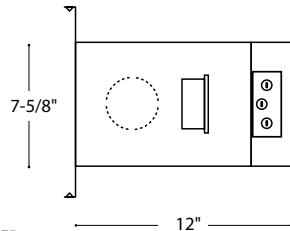

Square Trimless Mud Ring (Included)

Round Trimless Mud Ring (Included)

IC / CH - Housing

4-1/4" Ceiling Cut-Out

FA- Optional Flange Accessory

HEX - Optional Hex Cell Louver

ORDERING INFORMATION Example: (14074-RF-10-27K-WH-IC-EMT)