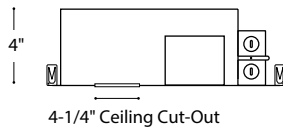

Square Trimless Mud Ring (Included)

Round Trimless Mud Ring (Included)

IC / CH - Housing

4-1/4" Ceiling Cut-Out

FA- Optional Flange Accessory

HEX - Optional Hex Cell Louver

ORDERING INFORMATION Example: (14074-RF-10-27K-WH-IC-EMT)