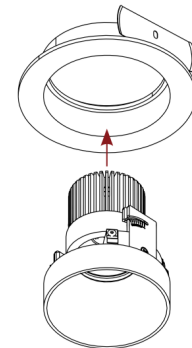

Square Trimless Mud Ring (Included)

Round Trimless Mud Ring (Included)

IC / CH - Housing

4-1/4" Ceiling Cut-Out

FA- Optional Flange Accessory

HEX - Optional Hex Cell Louver

ORDERING INFORMATION Example: (14074-RF-10-27K-WH-IC-EMT)

Model	Shape	Lumens	Color Temp	Finish	Housing	Dimming	Options
14074	RF Round Fixed	10 1000 lms	27K 2700K	WH White	IC IC Air-Tight	(Blank) ^{Standard} 120V (Triac/ELV)	HEX Hex Cell Louver
	RA Round Adjustable	30K 3000K	BK Black	CH Chicago Plenum	UNI Universal 120-277V (Triac/ELV/0-10V)	EMT² Remote Emergency Back-Up Battery with Test Switch	
	SF Square Fixed	35K 3500K	SL Silver	WB¹ White Reflector / Black Head		FA³ Flange Accessory	
		40K 4000K	BR Bronze	WS¹ White Reflector / Silver Head			