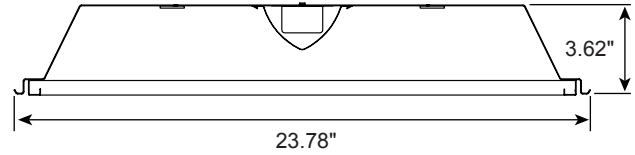

FIXTURE SPECIFICATIONS

INTENDED USE

The **14065 Abright 2x4 Architectural LED Troffer and Parabolic Fixture** Specification Grade light fixture is designed to reduce glare and provide soft, dispersed illumination that is highly efficient and cost-saving with easy installation. The Abright Architectural LED Troffer is ideal for commercial and institutional environments.

DETAILS

Model Number: 14065

2x4 W 23.78" x **L** 47.71" x **Dp** 3.62"

Construction: High reflectance optical engine delivers main beam focus

Lens: Linear ribbed frosted acrylic lens overlay

ADDITIONAL FEATURES

Voltage: 120-277 UNV

Dimming: 0-10V

CRI: 85

Power Factor: >0.95

THD: <10%

Operating Temp: -4°F-122°F

Life: L70 - 152,000 Hrs

OPTIONS

5 Channel Color Tuning:

- Full spectrum color tuning
- All white color temperatures (1650K-8000K)
- Bluetooth app controlled: Lumenetix
- Gamut control for unlimited control and customization using the Saturation and Hue controls
- In-fixture component

Lutron Vive:

Wireless lighting control solution for new and existing commercial buildings, combining a variety of lighting control strategies with controls and sensors to maximize efficiency and system flexibility and reduce energy consumption by 60% or more.

ORDERING INFORMATION Example: (14065-25-35)

Model	Wattage | Lumens	Color Temperature	Options
14065 Suspended	25 25 Watts | 3500 Lumens	35 3500K	EM Emergency
	34 34 Watts | 4280 Lumens	40 4000K	90 90+ CRI
	46 46 Watts | 5800 Lumens	3W 3 Channel Tunable White	LV1 Lutron Vive System Enabled¹
		5W 5 Channel Color Tuning	0-10V Driver