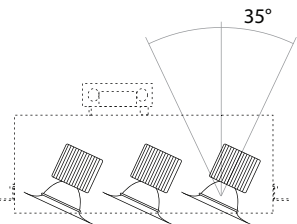

**DETAILS**

**1 Lamp** - W 6.25" x H 9.75" x L 6.25"

**2 Lamp** - W 6.25" x H 9.75" x L 12.25"

**3 Lamp** - W 6.25" x H 9.75" x L 18.5"

**ADDITIONAL FEATURES**

**Construction:** 0.05" galvanized steel housing for new or remodel construction in drywall ceilings

1 Row / 1 Lamp  
Cut-out: 6-1/4" x 6-1/4"

(A) 6.25" (B) 9.75" (w/Adjustable Bracket)

1 Row / 2 Lamp  
Cut-out: 12-1/4" x 6-1/4"

(A) 12.25" (B) 15" (w/Adjustable Bracket)

1 Row / 3 Lamp  
Cut-out: 18-1/2" x 6-1/4"

(A) 18.5" (B) 21" (w/Adjustable Bracket)

**ORDERING INFORMATION** Example: (14026-2-1-32-30-B-F2)

Lamp can be adjusted up to 35°

| Model        | # of Lamp                     | Voltage       | Beam Spread                             | Color Temp      | Finish         | Frame                                  |
|--------------|-------------------------------|---------------|---|-----------------|----------------|--|
| <b>14026</b> | <b>1</b> 1 Lamp Configuration | <b>1</b> 120V | <b>32</b> <sup>Standard</sup> 32° Flood | <b>27</b> 2700K | <b>W</b> White | <b>F1</b> 1-Lamp Frame-in <sup>1</sup> |
|              | <b>2</b> 2 Lamp Configuration | <b>2</b> 277V | <b>16</b> 16° Spot                      | <b>30</b> 3000K | <b>B</b> Black | <b>F2</b> 2-Lamp Frame-in <sup>1</sup> |
|              | <b>3</b> 3 Lamp Configuration |               |   | <b>35</b> 3500K |                | <b>F3</b> 3-Lamp Frame-in <sup>1</sup> |
|              |                               |               |   | <b>40</b> 4000K |                |  |