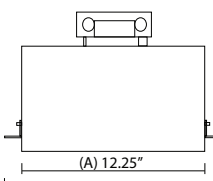

**DETAILS**

**1 Lamp** - W 6.25" x H 9.75" x L 6.25"

**2 Lamp** - W 6.25" x H 9.75" x L 12.25"

**3 Lamp** - W 6.25" x H 9.75" x L 18.5"

**ADDITIONAL FEATURES**

**Construction:** 0.05" galvanized steel housing for new or remodel construction in drywall ceilings

1 Row / 1 Lamp  
Cut-out: 6-1/4" x 6-1/4"

(A) 6.25" (B) 9.75" (w/Adjustable Bracket)

1 Row / 2 Lamp  
Cut-out: 12-1/4" x 6-1/4"

(A) 12.25" (B) 15" (w/Adjustable Bracket)

1 Row / 3 Lamp  
Cut-out: 18-1/2" x 6-1/4"