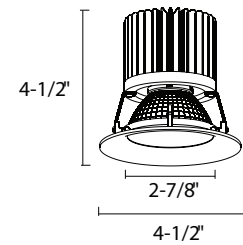

**DETAILS**

**1 Lamp** - W 6.25" x H 9.75" x L 6.25"

**2 Lamp** - W 6.25" x H 9.75" x L 12.25"

**3 Lamp** - W 6.25" x H 9.75" x L 18.5"

**ADDITIONAL FEATURES**

**Construction:** 0.05" galvanized steel housing for new or remodel construction in drywall ceilings

**Faceplate:** Aluminum flanged seamless stamped metal. Each gimbal adjustable up to 35°. Adjustable brackets and mud ring included.

**Minimal Clearance:** 3" from thermal insulation and 1/2" from any adjacent building components

1 Row / 1 Lamp  
Cut-out: 6-1/4" x 6-1/4"

(A) 6.25" (B) 9.75" (w/Adjustable Bracket)

1 Row / 2 Lamp  
Cut-out: 12-1/4" x 6-1/4"

(A) 12.25" (B) 15" (w/Adjustable Bracket)

1 Row / 3 Lamp  
Cut-out: 18-1/2" x 6-1/4"