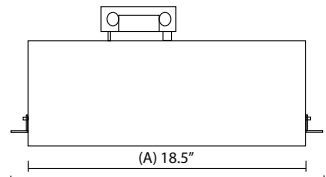

**DETAILS**

**1 Lamp** - W 6.25" x H 9.75" x L 6.25"

**2 Lamp** - W 6.25" x H 9.75" x L 12.25"

**3 Lamp** - W 6.25" x H 9.75" x L 18.5"

**ADDITIONAL FEATURES**

**Construction:** 0.05" galvanized steel housing for new or remodel construction in drywall ceilings

1 Row / 1 Lamp  
Cut-out: 6-1/4" x 6-1/4"

(A) 6.25" (B) 9.75" (w/Adjustable Bracket)

1 Row / 2 Lamp  
Cut-out: 12-1/4" x 6-1/4"

(A) 12.25" (B) 15" (w/Adjustable Bracket)

1 Row / 3 Lamp  
Cut-out: 18-1/2" x 6-1/4"