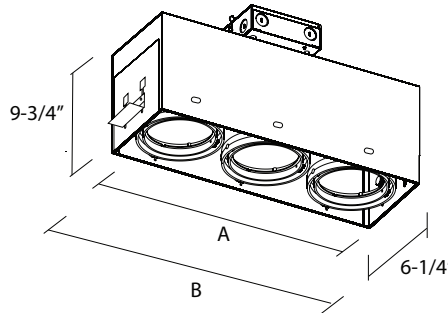

**DETAILS**

**1 Lamp** - W 6.25" x H 9.75" x L 6.25"

**2 Lamp** - W 6.25" x H 9.75" x L 12.25"

**3 Lamp** - W 6.25" x H 9.75" x L 18.5"

**ADDITIONAL FEATURES**

**Construction:** 0.05" galvanized steel housing for new or remodel construction in drywall ceilings

**Faceplate:** Aluminum flanged seamless stamped metal. Each gimbal adjustable up to 35°. Adjustable brackets and mud ring included.

**Minimal Clearance:** 3" from thermal insulation and 1/2" from any adjacent building components

1 Row / 1 Lamp  
Cut-out: 6-1/4" x 6-1/4"

(A) 6.25" (B) 9.75" (w/Adjustable Bracket)

1 Row / 2 Lamp  
Cut-out: 12-1/4" x 6-1/4"

(A) 12.25" (B) 15" (w/Adjustable Bracket)

1 Row / 3 Lamp  
Cut-out: 18-1/2" x 6-1/4"