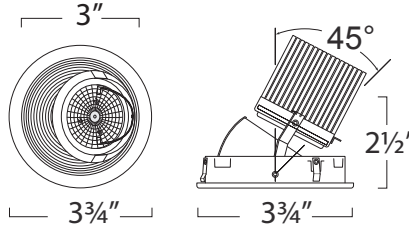

Project Name:

Type:

Quantity:

FIXTURE SPECIFICATIONS

INTENDED USE

The **Illusione 4 Inch Architectural LED Recessed Light Fixture** provides a soft glow and warm ambiance while maintaining a strong lumen performance. The Illusione is an ideal option for commercial and high-end residential applications.

W 3-3/4" x **L** 2-1/2" x **H** 3-3/4"

PRODUCT FAMILY

- 14013-L | Frosted Lensed
- 14013-P | Trimless Pinhole Light
- 14013-R | Flanged Reflector Cone
- 14013-S | Trimless Slot Light

FEATURES

Construction: IC-rated airtight housing rated for direct contact with low to medium density loosefill blown and rolled insulation pre-wired housing with die-cast adjustment plate with pre-set ceiling thickness for easy installation in 1/2", 5/8", 3/4", and 1" ceilings, integral thermal protector

Finish: White only

Installation: Housing suitable for new construction installations

Housing: Adjustable socket plate allows for different lamp types

Mounting: (2) 24" Adjustable hanger bars with 90° repositioning ability