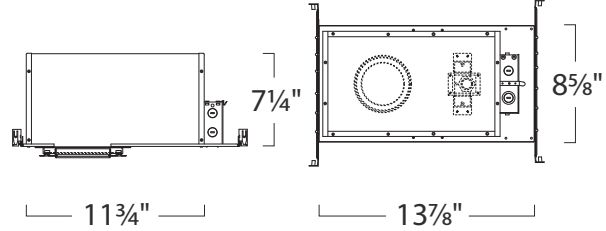

Project Name:

Type:

Quantity:

FIXTURE SPECIFICATIONS

INTENDED USE

The **Illusione 4 Inch Architectural LED Recessed Light Fixture** provides a soft glow and warm ambiance while maintaining a strong lumen performance. The Illusione is an ideal option for commercial and high-end residential applications.

W 3-3/4" x **L** 2-1/2" x **H** 3-3/4"

PRODUCT FAMILY

- 14013-L | Frosted Lensed
- 14013-P | Trimless Pinhole Light
- 14013-R | Flanged Reflector Cone
- 14013-S | Trimless Slot Light

FEATURES

Construction: IC-rated airtight housing rated for direct contact with low to medium density loosefill blown and rolled insulation pre-wired housing with die-cast adjustment plate with pre-set ceiling thickness for easy installation in 1/2", 5/8", 3/4", and 1" ceilings, integral thermal protector

Finish: White only

Installation: Housing suitable for new construction installations

Housing: Adjustable socket plate allows for different lamp types

Mounting: (2) 24" Adjustable hanger bars with 90° repositioning ability

Junction Box: 16-gauge pre-wired galvanized steel

3-cubic inch for maximum of (8) #12 AWG wires

furnished with 3/4", 1" and romex knockouts

Lamp Equivalent: 75W A19, 50W PAR20 FL, 50W MR16 FL

Wattage: 19W