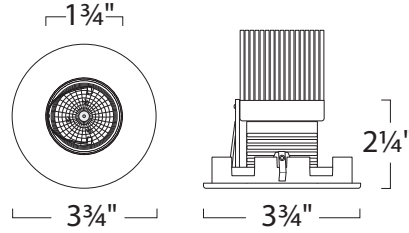

Project Name:

Type:

Quantity:

FIXTURE SPECIFICATIONS

INTENDED USE

The **Illusione 4 Inch Architectural LED Recessed Light Fixture** provides a soft glow and warm ambiance while maintaining a strong lumen performance. The Illusione is an ideal option for commercial and high-end residential applications.

W 3-3/4" x **L** 2-1/4" x **H** 3-3/4"

PRODUCT FAMILY

- 14013-L** | Frosted Lensed
- 14013-R** | Flanged Reflector Cone
- 14013-S** | Trimless Slot Light
- 14013-W** | Trimless Wall Wash

THIS PRODUCT IS ONLY TO BE INSTALLED BY A QUALIFIED TECHNICIAN IN ACCORDANCE WITH NATIONAL AND LOCAL ELECTRICAL CODES.

Finish: White only

Installation: Housing suitable for new construction installations

Housing: Adjustable socket plate allows for different lamp types

Mounting: (2) 24" Adjustable hanger bars with 90° repositioning ability