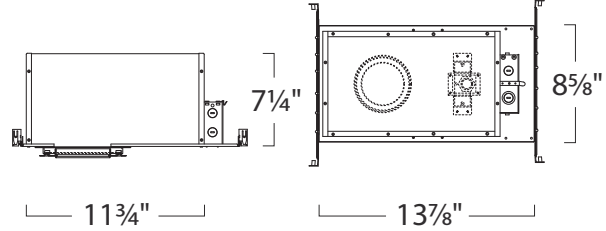

Project Name:

Type:

Quantity:

FIXTURE SPECIFICATIONS

INTENDED USE

The **Illusione 4 Inch Architectural LED Recessed Light Fixture** provides a soft glow and warm ambiance while maintaining a strong lumen performance. The Illusione is an ideal option for commercial and high-end residential applications.

W 3-3/4" x **L** 2-1/4" x **H** 3-3/4"

PRODUCT FAMILY

- 14013-L** | Frosted Lensed
- 14013-R** | Flanged Reflector Cone
- 14013-S** | Trimless Slot Light
- 14013-W** | Trimless Wall Wash

THIS PRODUCT IS ONLY TO BE INSTALLED BY A QUALIFIED TECHNICIAN IN ACCORDANCE WITH NATIONAL AND LOCAL ELECTRICAL CODES.

Finish: White only

Installation: Housing suitable for new construction installations

Housing: Adjustable socket plate allows for different lamp types

Mounting: (2) 24" Adjustable hanger bars with 90° repositioning ability