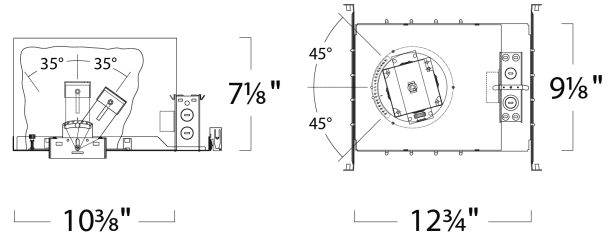

Project Name: _____ Type: _____ Quantity: _____

FIXTURE SPECIFICATIONS

INTENDED USE

The Illusione 3-Inch Architectural LED Square Trimless Recessed Light Fixture is designed for lasting durability and beauty while providing quality and energy efficient lighting for low to medium ceilings. The Illusione is an ideal solution for clear and bright lighting in retail, hospitality, commercial, and high-end residential settings.

W 3" x **L** 3 3/16" x **H** 3 1/8"

PRODUCT FAMILY

- 14006** | Lensed Recessed Down Light
- 14006-2** | Open Reflector Recessed Down Light
- 14006-3** | Lensed Wall Wash
- 14006-4** | Open Reflector Wall Wash

FEATURES

- Construction:** Seamless die-cast with IC rated housing with loosefill blown and rolled insulation
- Collar Bracket:** 90° rotation in 5° increments (pre-drywall installation)
- Finish:** White
- Lamp Holder:** 35° tilt
1 1/2" Vertical lamp source adjustment
- Mounting:** Housing for new construction installation only
(2) 24" adjustable hangar bars w/ 90° repositioning
- Lens:** Frosted
- Power Connection:** LED lamp array is replaceable via on board quick disconnect terminal
- Voltage:** 120/277 UNV
- Wattage:** 12W (IC Rated), 19W (Non-IC Rated)
- Lumens:** 600 lms (IC Rated), 1200 lms (Non-IC Rated)
- Driver:** Electronic direct current LED driver integrally mounted in electric junction box
- CRI:** 80 standard
- Life:** 50,000 hours
- Listings:** ETL listed, Title 24 / JA8 compliant certified by CEC