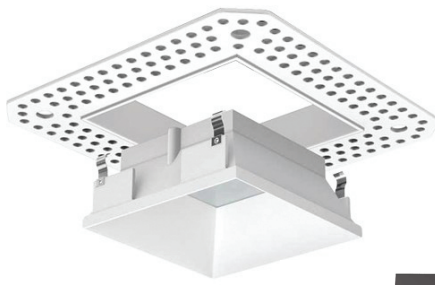

Project Name: _____ Type: _____ Quantity: _____

FIXTURE SPECIFICATIONS

INTENDED USE

The Illusione 3-Inch Architectural LED Square Trimless Recessed Light Fixture is designed for lasting durability and beauty while providing quality and energy efficient lighting for low to medium ceilings. The Illusione is an ideal solution for clear and bright lighting in retail, hospitality, commercial, and high-end residential settings.

W 3" x **L** 3 3/16" x **H** 3 1/8"

PRODUCT FAMILY

- 14006** | Lensed Recessed Down Light
- 14006-2** | Open Reflector Recessed Down Light
- 14006-3** | Lensed Wall Wash
- 14006-4** | Open Reflector Wall Wash

FEATURES

- Construction:** Seamless die-cast with IC rated housing with loosefill blown and rolled insulation
- Collar Bracket:** 90° rotation in 5° increments (pre-drywall installation)
- Finish:** White
- Lamp Holder:** 35° tilt
1 1/2" Vertical lamp source adjustment
- Mounting:** Housing for new construction installation only
(2) 24" adjustable hangar bars w/ 90° repositioning
- Lens:** Frosted
- Power Connection:** LED lamp array is replaceable via on board quick disconnect terminal
- Voltage:** 120/277 UNV
- Wattage:** 12W (IC Rated), 19W (Non-IC Rated)
- Lumens:** 600 lms (IC Rated), 1200 lms (Non-IC Rated)
- Driver:** Electronic direct current LED driver integrally mounted in electric junction box
- CRI:** 80 standard
- Life:** 50,000 hours
- Listings:** ETL listed, Title 24 / JA8 compliant certified by CEC