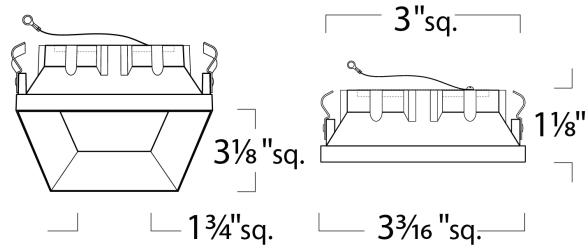

Project Name: _____ Type: _____ Quantity: _____

FIXTURE SPECIFICATIONS

INTENDED USE

The Illusione 3-Inch Architectural LED Square Trimless Recessed Light Fixture is designed for lasting durability and beauty while providing quality and energy efficient lighting for low to medium ceilings. The Illusione is an ideal solution for clear and bright lighting in retail, hospitality, commercial, and high-end residential settings.

W 3" x **L** 3 3/16" x **H** 3 1/8"

PRODUCT FAMILY

- 14006** | Lensed Recessed Down Light
- 14006-2** | Open Reflector Recessed Down Light
- 14006-3** | Lensed Wall Wash
- 14006-4** | Open Reflector Wall Wash

FEATURES

- Construction:** Seamless die-cast with IC rated housing with loosefill blown and rolled insulation
- Collar Bracket:** 90° rotation in 5° increments (pre-drywall installation)
- Finish:** White
- Lamp Holder:** 35° tilt
1 1/2" Vertical lamp source adjustment
- Mounting:** Housing for new construction installation only
(2) 24" adjustable hangar bars w/ 90° repositioning
- Lens:** Frosted
- Power Connection:** LED lamp array is replaceable via on board quick disconnect terminal
- Voltage:** 120/277 UNV
- Wattage:** 12W (IC Rated), 19W (Non-IC Rated)
- Lumens:** 600 lms (IC Rated), 1200 lms (Non-IC Rated)
- Driver:** Electronic direct current LED driver integrally mounted in electric junction box
- CRI:** 80 standard
- Life:** 50,000 hours
- Listings:** ETL listed, Title 24 / JA8 compliant certified by CEC