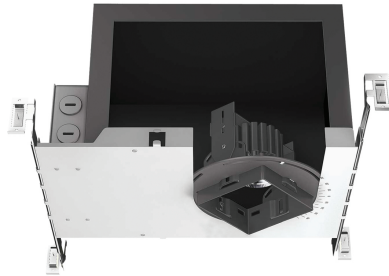

Project Name: _____ Type: _____ Quantity: _____

FIXTURE SPECIFICATIONS

INTENDED USE

The Illusione 3-Inch Architectural LED Square Trimless Recessed Light Fixture is designed for lasting durability and beauty while providing quality and energy efficient lighting for low to medium ceilings. The Illusione is an ideal solution for clear and bright lighting in retail, hospitality, commercial, and high-end residential settings.

W 3" x **L** 3 3/16" x **H** 3 1/8"

PRODUCT FAMILY

- 14006** | Lensed Recessed Down Light
- 14006-2** | Open Reflector Recessed Down Light
- 14006-3** | Lensed Wall Wash
- 14006-4** | Open Reflector Wall Wash

FEATURES

- Construction:** Seamless die-cast with IC rated housing with loosefill blown and rolled insulation
- Collar Bracket:** 90° rotation in 5° increments (pre-drywall installation)
- Finish:** White
- Lamp Holder:** 35° tilt
1 1/2" Vertical lamp source adjustment
- Mounting:** Housing for new construction installation only
(2) 24" adjustable hangar bars w/ 90° repositioning
- Lens:** Frosted
- Power Connection:** LED lamp array is replaceable via on board quick disconnect terminal
- Voltage:** 120/277 UNV
- Wattage:** 12W (IC Rated), 19W (Non-IC Rated)
- Lumens:** 600 lms (IC Rated), 1200 lms (Non-IC Rated)
- Driver:** Electronic direct current LED driver integrally mounted in electric junction box
- CRI:** 80 standard
- Life:** 50,000 hours
- Listings:** ETL listed, Title 24 / JA8 compliant certified by CEC