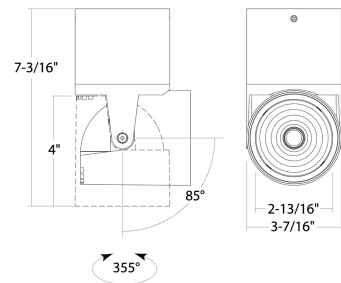

FEATURES

- Construction:** Extruded Aluminum with Die-Cast Aluminum Swivel and One Piece Combination Heat Sink and Reflector Enclosure. Luminaire is Adjustable with Maximum Swivel Angle to 85° Off Center and a 325° Rotation
- Reflector:** Multifaceted Specular Reflector with Gasketed Glass Lens is Standard for 40° Flood.
- Driver:** Universal Dimming Included
2-Wire Incandescent (120V)
Electronic Low Voltage (120V)
0-10V (120-277V)
- Life:** 50,000 Hours L70
- Warranty:** 3 Years Carefree for Parts & Components (Labor Not Included)
- Listings:** cETL Listed

SMALL 2.5" Diameter

MEDIUM 3" Diameter

LARGE 5" Diameter

ORDERING INFORMATION Example: (13101-SM7-BK-15-T27-C90-H-ND-LV)

Model	Size Wattage Lumens	Finish	Beam Spread	Color Temp CRI	Mounting	Options
13101	SM7 2.5" Dia 10 watts 700 lumens	BK Black	15 15° Narrow Spot	Residential T27-C90 2700K 90 CRI	H H-Track ²	LV Glare Control Louver FL Frosted Lens
	SM9 2.5" Dia 15 watts 1000 lumens	WH White	25 25° Narrow Flood 40 40° Flood <i>Standard</i> 60 60° Wide Flood ¹	T27-C97 2700K 97 CRI T30-C90 3000K 90 CRI T30-C97 3000K 97 CRI WD Warm Dimming 1850K - 3000K		
	MD15 3.5" Dia 20 watts 1500 lumens			Commercial T35-C90 3500K 90 CRI	S Surface 4" Jbox Ceiling & Wall	
	MD20 3.5" Dia 30 watts 2000 lumens			T40-C90 4000K 90 CRI		P12 12" Stem Pendant P24 24" Stem Pendant P36 36" Stem Pendant P48 48" Stem Pendant
	LG25 5" Dia 30 watts 2500 lumens				P12A 12" Adjustable Stem P24A 24" Adjustable Stem P36A 36" Adjustable Stem P48A 48" Adjustable Stem	
	LG35 5" Dia 45 watts 3500 lumens					