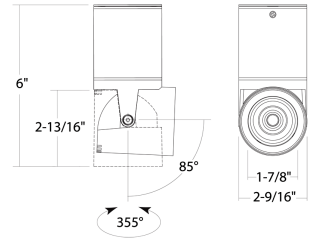

PRODUCT FAMILY ACCESSORIES

- 13002-1** | 2 FT Track Channel
- 13004-1** | 4FT Track Channel
- 13941-1** | Live End Feed
- 13991-1** | Limiter Live End Feed
- 13927-1** | T-Bar Live End Feed
- 13943-1** | L-Connector
- 13946-1** | X-Connector
- 13949-1** | Mini Connector
- 13980-1** | Conduit Connector
- 13929-1** | Floating Canopy Connector

SMALL 2.5" Diameter

MEDIUM 3" Diameter

LARGE 5" Diameter

ORDERING INFORMATION Example: (13101-SM7-BK-15-T27-C90-H-ND-LV)

Model	Size Wattage Lumens	Finish	Beam Spread	Color Temp CRI	Mounting	Options
13101	SM7 2.5" Dia 10 watts 700 lumens	BK Black	15 15° Narrow Spot	Residential T27-C90 2700K 90 CRI	H H-Track ²	LV Glare Control Louver FL Frosted Lens
	SM9 2.5" Dia 15 watts 1000 lumens	WH White	25 25° Narrow Flood 40 40° Flood <i>Standard</i> 60 60° Wide Flood ¹	T27-C97 2700K 97 CRI T30-C90 3000K 90 CRI T30-C97 3000K 97 CRI WD Warm Dimming 1850K - 3000K		
	MD15 3.5" Dia 20 watts 1500 lumens			Commercial T35-C90 3500K 90 CRI	S Surface 4" Jbox Ceiling & Wall	
	MD20 3.5" Dia 30 watts 2000 lumens			T40-C90 4000K 90 CRI		P12 12" Stem Pendant P24 24" Stem Pendant P36 36" Stem Pendant P48 48" Stem Pendant
	LG25 5" Dia 30 watts 2500 lumens				P12A 12" Adjustable Stem P24A 24" Adjustable Stem P36A 36" Adjustable Stem P48A 48" Adjustable Stem	
	LG35 5" Dia 45 watts 3500 lumens					