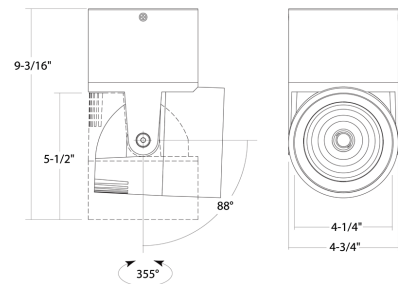

FEATURES

- Construction:** Extruded Aluminum with Die-Cast Aluminum Swivel and One Piece Combination Heat Sink and Reflector Enclosure. Luminaire is Adjustable with Maximum Swivel Angle to 85° Off Center and a 325° Rotation
- Reflector:** Multifaceted Specular Reflector with Gasketed Glass Lens is Standard for 40° Flood.
- Driver:** Universal Dimming Included
2-Wire Incandescent (120V)
Electronic Low Voltage (120V)
0-10V (120-277V)
- Life:** 50,000 Hours L70
- Warranty:** 3 Years Carefree for Parts & Components (Labor Not Included)
- Listings:** cETL Listed

SMALL 2.5" Diameter

MEDIUM 3" Diameter

LARGE 5" Diameter

ORDERING INFORMATION Example: (13101-SM7-BK-15-T27-C90-H-ND-LV)

Model	Size Wattage Lumens	Finish	Beam Spread	Color Temp CRI	Mounting	Options
13101	SM7 2.5" Dia 10 watts 700 lumens	BK Black	15 15° Narrow Spot	Residential T27-C90 2700K 90 CRI	H H-Track ²	LV Glare Control Louver FL Frosted Lens
	SM9 2.5" Dia 15 watts 1000 lumens	WH White	25 25° Narrow Flood 40 40° Flood <i>Standard</i> 60 60° Wide Flood ¹	T27-C97 2700K 97 CRI T30-C90 3000K 90 CRI T30-C97 3000K 97 CRI WD Warm Dimming 1850K - 3000K		
	MD15 3.5" Dia 20 watts 1500 lumens			Commercial T35-C90 3500K 90 CRI	S Surface 4" Jbox Ceiling & Wall	
	MD20 3.5" Dia 30 watts 2000 lumens			T40-C90 4000K 90 CRI		P12 12" Stem Pendant P24 24" Stem Pendant P36 36" Stem Pendant P48 48" Stem Pendant
	LG25 5" Dia 30 watts 2500 lumens				P12A 12" Adjustable Stem P24A 24" Adjustable Stem P36A 36" Adjustable Stem P48A 48" Adjustable Stem	
	LG35 5" Dia 45 watts 3500 lumens					