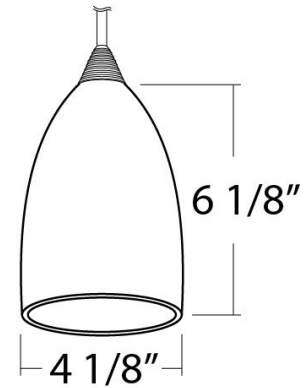

SHOP NOW >

FEATURES & SPECIFICATIONS

INTENDED USE

The **Beleza Architectural LED Metallic Bell Pendant** provides warm, lively, and intimate lighting combined with beauty and style. The Beleza is an attractive solution for illuminating restaurants, hospitality, retail, commercial, and high-end residential environments.

DETAILS

H 6.125" x **Dia** 4.125"

Canopy: 4.75" x 1.125"

Construction: Integral bell-shaped brushed aluminum heatsink

Mounting: Clear 6' Metallic Cord included

Mounts to standard junction box

Finish: Satin Nickel

Driver: Electronic Constant Current

ADDITIONAL FEATURES

Voltage: 120 AC

Wattage: 9W

Lumens: 500 lms

Color Temperature: 3000K Warm White

Dimming: 120V ELV, Down to 10%

CRI: 80

Life: L70 - 50,000+ Hours

Listing: cUL Listed

Lamp Equivalent: 50W PAR20 FL, 50W MR16 FL

Ordering Information:

Example: (12304)

Model

Shade Finish

12304

(Blank)

Raw Natural Aluminum Shade

BL

Black Shade

WH

White Shade