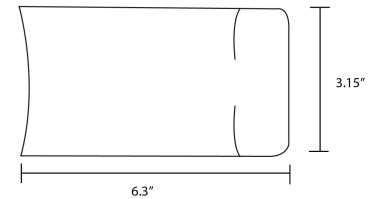

FEATURES & SPECIFICATIONS

INTENDED USE

The **Oro Architectural LED Pendant** is masterfully crafted in Germany with a genuine gold finish and the latest lighting technology to provide glare-free up and down light with a golden glow surrounding the fixture. The Oro is offers a beautiful aesthetic to enhance any room looking for a modern touch.

DETAILS

W 6.3" x **Dia** 4.75" x **H** 3.15"

Construction: Handcrafted Metal Composition with Two Lenses to Direct Up and Down Lights
Maintenance-Free

Bulb Included

Made in Germany

Lens: Glare-Free Opal Diffuser

Finish: Gold

ADDITIONAL FEATURES

Voltage: 230V

Wattage: 6.4W

Lumens: 600 lms

Efficacy: 94 lm/W

Color Temperature: 2700K

CRI: 90+

Dimming: External Dimmer

Listings: IP20

4 Years Warranty on LED Modules

Ordering Information:

Example: (12263)

Model

12263