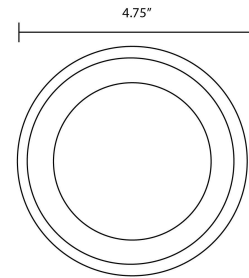

FEATURES & SPECIFICATIONS

INTENDED USE

The **Oro Architectural LED Pendant** is masterfully crafted in Germany with a genuine gold finish and the latest lighting technology to provide glare-free up and down light with a golden glow surrounding the fixture. The Oro is offers a beautiful aesthetic to enhance any room looking for a modern touch.

DETAILS

W 6.3" x **Dia** 4.75" x **H** 3.15"

Construction: Handcrafted Metal Composition with Two Lenses to Direct Up and Down Lights
Maintenance-Free

Bulb Included

Made in Germany

Lens: Glare-Free Opal Diffuser

Finish: Gold

ADDITIONAL FEATURES

Voltage: 230V

Wattage: 6.4W

Lumens: 600 lms

Efficacy: 94 lm/W

Color Temperature: 2700K

CRI: 90+

Dimming: External Dimmer

Listings: IP20

4 Years Warranty on LED Modules

Ordering Information:

Example: (12263)

Model

12263