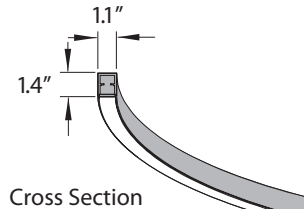

Project Name: _____ Type: _____ Quantity: _____

INTENDED USE

The specification grade decorative Architectural LED Ring Light delivers continuous clean lines and clear circle light to commercial, hospitality and residential interior lighting applications. Our modern, slim profiles and stylish hanging lights designs offer excellent direct lighting, indirect lighting, exceptional performance and versatility in offices, classrooms, conference rooms, museums, retail outlets, hotels, restaurants, and more. The ring light ring chandelier is available in multiple lengths and several finishes.

DETAILS

W 1.4" x Depth 1.1"

Standard Canopy: 10" x 2.25"

Remote Canopy: 3" x .45"

Pendant: 8' adjustable aircraft cable/power cord included (*custom length available*)

Construction: Extruded aluminum outer housing Adjustable power cord and AC cables with push button grippers standard

Lens: Opal Acrylic diffuser

Reflector: Glare-free, one piece, heavy gauge aluminum

Power Cable: Grey finish jacket

Mounting: All standard J-boxes

ADDITIONAL FEATURES

Voltage: 120/277

CRI: 90

Dimming: 0-10V, dims to 1%

Emergency: 90 minutes minimum, Remote install only

ORDERING INFORMATION Example: [12254-2-30K-SL-WH-S-EM](#)

Model	LED Downlight	Color Temp	Finish	Cable Finish	Mounting	Options
12254	2 2 ft | 26 Watts | 2166 Lumens	30K 3000K	SL Silver	WH White	S Standard	EM 7W Emergency Battery Pack
	3 3 ft | 39 Watts | 3250 Lumens	35K 3500K	BK Black	GR Gray	R Remote	XX Custom AC Cable/Power Cord (25' Max)
	4 4 ft | 52 Watts | 4333 Lumens	40K 4000K	WH White	RD Braided Red		
	5 5 ft | 65 Watts | 5416 Lumens