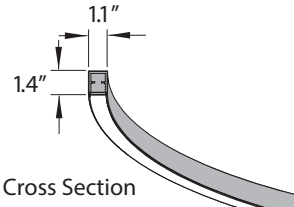

Cross Section