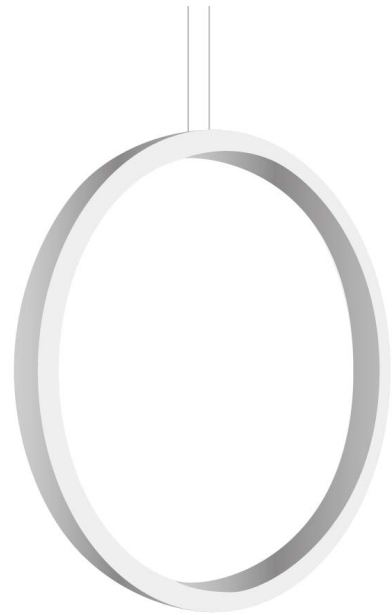

### INTENDED USE

The specification grade decorative Architectural LED Ring Light delivers continuous clean lines and clear circle light to commercial, hospitality and residential interior lighting applications. Our modern, slim profiles and stylish hanging lights designs offer excellent direct lighting, indirect lighting, exceptional performance and versatility in offices, classrooms, conference rooms, museums, retail outlets, hotels, restaurants, and more. The ring light ring chandelier is available in multiple lengths and several finishes.

### DETAILS

**W** 1.4" x **Depth** 1.1"

**Standard Canopy:** 10" x 2.25"

**Remote Canopy:** 3" x .45"

**Pendant:** 8' Adjustable Aircraft Cable/Power Cord Included  
(Custom length available)

**Construction:** Extruded aluminum outer housing  
Adjustable power cord and AC cables with push button  
grippers standard

**Lens:** Opal Acrylic diffuser

**Reflector:** Glare-free, one piece, heavy gauge aluminum

**Power Cable:** Grey finish jacket

**Mounting:** All standard J-boxes

### Ordering Information:

Example: (12254-2-23W-30K-SL-S-EM)

Model	Size/Wattage/Lumens	Color Temp	Finish	Mounting	Options
<input type="text"/>	<input type="text"/>	<input type="text"/>	<input type="text"/>	<input type="text"/>	<input type="text"/>
<b>12254</b> Circline	<b>2-23W</b> 2' - 23 watts, 4100 lms <b>3-35W</b> 3' - 35 watts, 6100 lms <b>4-47W</b> 4' - 47 watts, 8150 lms <b>5-59W</b> 5' - 59 watts, 10200 lms <b>6-71W</b> 6' - 71 watts, 12150 lms	<b>30K</b> 3000K <b>35K</b> 3500K <b>40K</b> 4000K	<b>SL</b> Silver <b>WH</b> White <b>BK</b> Black	<b>S</b> Standard <b>R</b> Remote	<b>EM</b> 7W Emergency Battery Pack <b>XXAC</b> Custom AC Cable/Power Cord (25' Max)