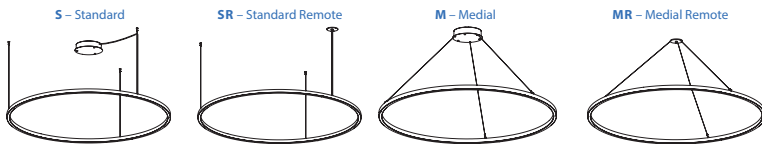

Project Name:

Type:

Quantity:

INTENDED USE

Our large, purposeful, commercial-grade LED ring light yields strong, streamlined direct downlight. This perfectly circular design suits residential, hospitality and commercial interiors. For direct lighting in today's office, classroom or conference room, this pendant light with aluminum outer housing, glare-free reflector and adjustable aircraft cables, comes in a variety of lengths and finishes. Available with Bluetooth Mesh.

FEATURES

- Standard Canopy:** 10" x 2.25"
- Remote Canopy:** 3" x .45"
- Pendant:** 8' adjustable aircraft cables/power cord included (Custom length available, consult MFG)
- Construction:** Extruded aluminum outer housing Galvanized, Adjustable power cord and AC cables with push button grippers are standard
- Lens:** White frosted acrylic diffuser
- Reflector:** Glare-free, one piece, heavy gauge aluminum
- Mounting:** All standard J-boxes
- Voltage:** 120/277VAC
- CRI:** 90
- Dimming:** 0-10V (100-1%)
- Emergency:** 90 minutes minimum, remote install only

¹ Only available in Direct/Indirect
² Not available for sizes from 8ft to 14ft

Size (ft)	Wattage	Lumens	Weight (lb)
2	DI 52W D,I 26W	DI 4,337 D,I 2,166	DI 8 D,I 7
3	DI 78W D,I 39W	DI 6,507 D,I 3,250	DI 16 D,I 14
4	DI 104W D,I 52	DI 8,676 D,I 4,333	DI 18 D,I 16
5	DI 130W D,I 65W	DI 10,844 D,I 5,416	DI 20 D,I 18
6	DI 156W D,I 78W	DI 13,014 D,I 6,500	DI 30 D,I 20
8	DI 209W D,I 104W	DI 17,352 D,I 8,666	DI 50 D,I 30
10	DI 267W	DI 22,152	DI 63
12	DI 312W	DI 26,028	DI 80
14	DI 365W	DI 34,704	DI 90