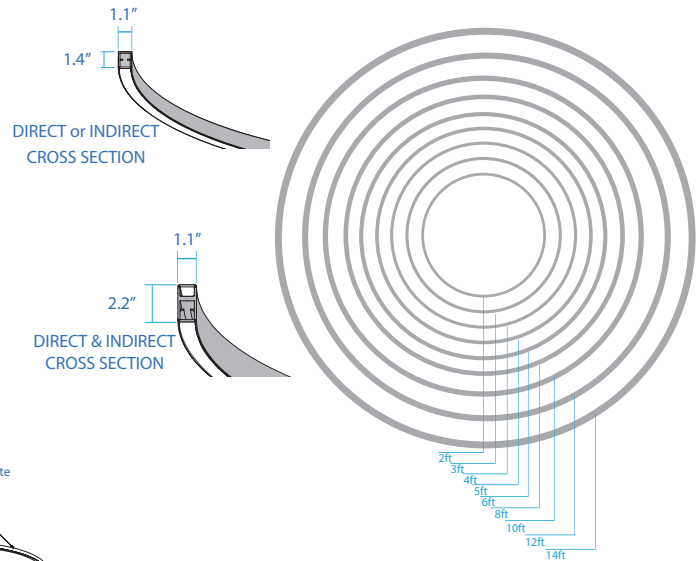

Project Name:

Type:

Quantity:

INTENDED USE

Our large, purposeful, commercial-grade LED ring light yields strong, streamlined direct downlight. This perfectly circular design suits residential, hospitality and commercial interiors. For direct lighting in today's office, classroom or conference room, this pendant light with aluminum outer housing, glare-free reflector and adjustable aircraft cables, comes in a variety of lengths and finishes. Available with Bluetooth Mesh.

FEATURES

- Standard Canopy:** 10" x 2.25"
- Remote Canopy:** 3" x .45"
- Pendant:** 8' adjustable aircraft cables/power cord included (Custom length available, consult MFG)
- Construction:** Extruded aluminum outer housing Galvanized, Adjustable power cord and AC cables with push button grippers are standard
- Lens:** White frosted acrylic diffuser
- Reflector:** Glare-free, one piece, heavy gauge aluminum
- Mounting:** All standard J-boxes
- Voltage:** 120/277VAC
- CRI:** 90
- Dimming:** 0-10V (100-1%)
- Emergency:** 90 minutes minimum, remote install only

¹ Only available in Direct/Indirect
² Not available for sizes from 8ft to 14ft

Size (ft)	Wattage	Lumens	Weight (lb)
2	DI 52W D,I 26W	DI 4,337 D,I 2,166	DI 8 D,I 7
3	DI 78W D,I 39W	DI 6,507 D,I 3,250	DI 16 D,I 14
4	DI 104W D,I 52	DI 8,676 D,I 4,333	DI 18 D,I 16
5	DI 130W D,I 65W	DI 10,844 D,I 5,416	DI 20 D,I 18
6	DI 156W D,I 78W	DI 13,014 D,I 6,500	DI 30 D,I 20
8	DI 209W D,I 104W	DI 17,352 D,I 8,666	DI 50 D,I 30
10	DI 267W	DI 22,152	DI 63
12	DI 312W	DI 26,028	DI 80
14	DI 365W	DI 34,704	DI 90