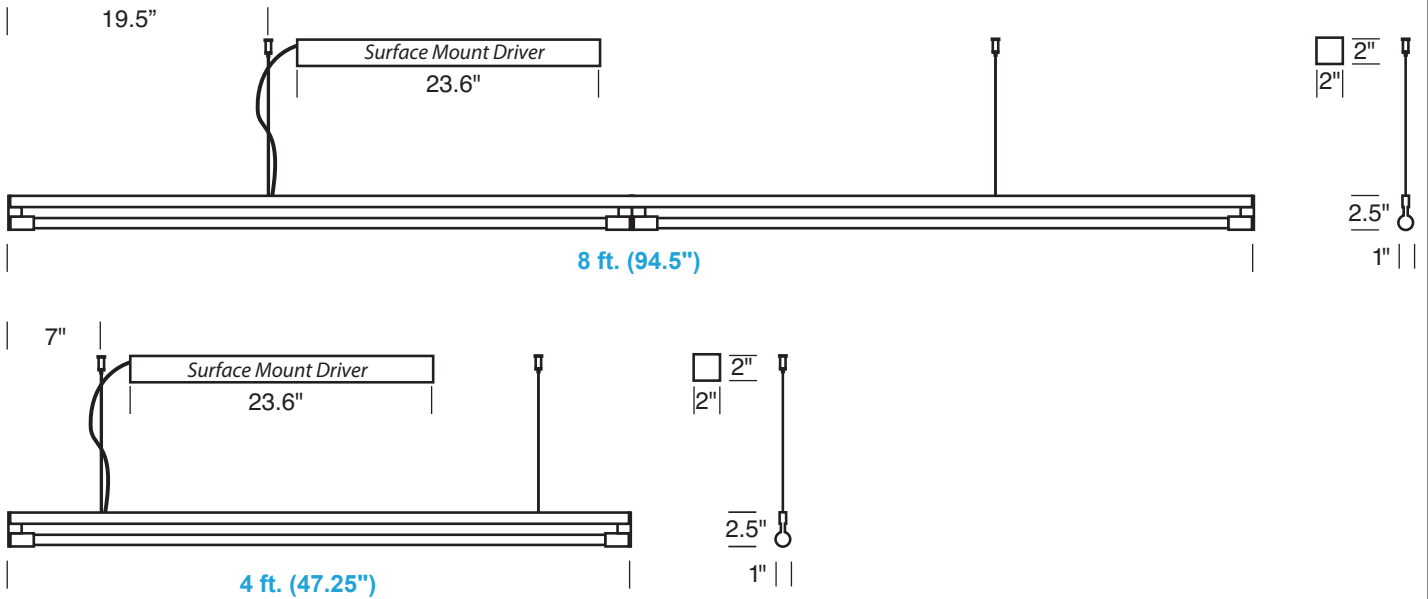

Project Name: _____ Type: _____ Quantity: _____

INTENDED USE

This architectural-grade, efficient, high-output, high-CRI LED light fixture functions inside a 270° rotating tube, directing light where needed. It's available in 2 foot, 3 foot, 4 foot, 6 foot & 8 foot lengths. The Gladstone pendant or surface-mount linear ceiling or wall light is the go-to, specification-grade commercial LED light fixture choice for architects and lighting designers in applications ranging from offices and schools to dining, hospitality, modern gyms and fitness centers. This product is made in Burbank, Calif., U.S.A.

Pendant

Standard
No Trim

Surface

Lamp rotates 270°, in 15° stepped increments, to direct light where needed.

Connector Supplied for continuous rows.

Optional Trims

ORDERING INFORMATION Example: 12160-P-PD-2-30K-SR-AC8

¹ 6 FT fixture consists of two 3 FT fixtures in continuous row.
² 8 FT fixture consists of two 4 FT fixtures in continuous row.
² Driver is Integrated into railing

FIXTURE DIMENSIONS

Alcon Gladstone 12160 Architectural Linear Pendant or Surface-Mounted LED Light

HOUSING DIMENSIONS

Remote T-Bar Housing: Remote housing for T-bar ceiling includes bar hangers.
Dimensions: 27" L 3.4" H 4.25" W

Flush Housing: 22" flush mount ballast housing, for joist mount rough-in.