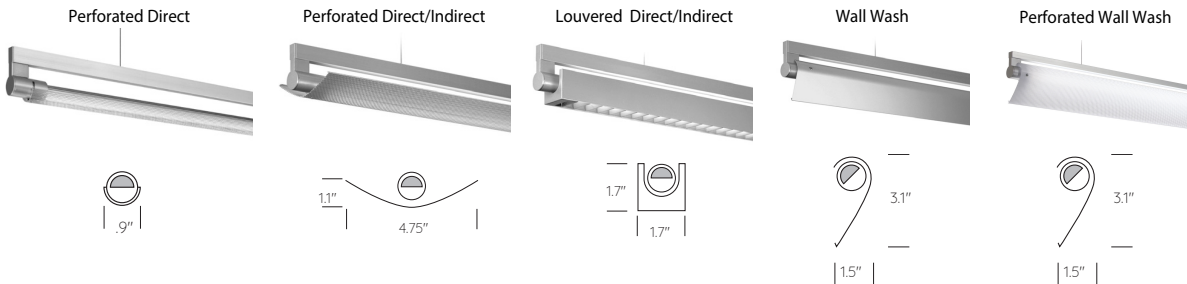

Project Name: _____ Type: _____ Quantity: _____

INTENDED USE

This architectural-grade, efficient, high-output, high-CRI LED light fixture functions inside a 270° rotating tube, directing light where needed. It's available in 2 foot, 3 foot, 4 foot, 6 foot & 8 foot lengths. The Gladstone pendant or surface-mount linear ceiling or wall light is the go-to, specification-grade commercial LED light fixture choice for architects and lighting designers in applications ranging from offices and schools to dining, hospitality, modern gyms and fitness centers. This product is made in Burbank, Calif., U.S.A.

FEATURES

- Construction:** Matte anodized extruded aluminum driver housing
- Mounting:** Standard 8 ft. gray adjustable power cord and aircraft cables, with push button grippers supplied. Custom length mounting option available.
- Pendant Driver:** Surface mount is standard (Flush mount and remote installation available upon request)
- Input Voltage:** 120/277V, 50/60Hz
- Color Quality:** 90+ CRI
- Dimming:** 0-10V 5-Wire 1% dimming
- Emergency Lighting:** Optional emergency LED driver with remote test switch
- EM Dimensions:** 36" L 3.4" H 4.25" W
- Listings:** cULus listed for damp locations, Made in USA
- Warranty:** 1 Year carefree for parts & components (Labor not included)

Pendant

Standard
No Trim

Surface

Lamp rotates 270°, in 15° stepped increments, to direct light where needed.

Connector Supplied for continuous rows.

Optional Trims

ORDERING INFORMATION Example: 12160-P-PD-2-30K-SR-AC8

¹ 6 FT fixture consists of two 3 FT fixtures in continuous row.
² 8 FT fixture consists of two 4 FT fixtures in continuous row.
² Driver is Integrated into railing

FIXTURE DIMENSIONS

Alcon Gladstone 12160 Architectural Linear Pendant or Surface-Mounted LED Light