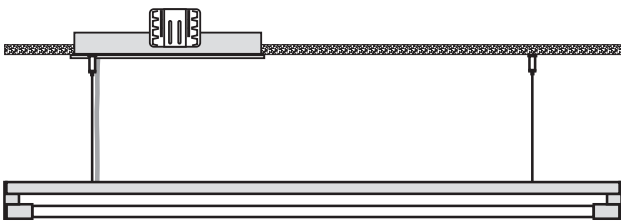

Project Name: _____ Type: _____ Quantity: _____

INTENDED USE

This architectural-grade, efficient, high-output, high-CRI LED light fixture functions inside a 270° rotating tube, directing light where needed. It's available in 2 foot, 3 foot, 4 foot, 6 foot & 8 foot lengths. The Gladstone pendant or surface-mount linear ceiling or wall light is the go-to, specification-grade commercial LED light fixture choice for architects and lighting designers in applications ranging from offices and schools to dining, hospitality, modern gyms and fitness centers. This product is made in Burbank, Calif., U.S.A.

¹ 6 FT fixture consists of two 3 FT fixtures in continuous row.
² 8 FT fixture consists of two 4 FT fixtures in continuous row.
² Driver is Integrated into railing

FIXTURE DIMENSIONS

Alcon Gladstone 12160 Architectural Linear Pendant or Surface-Mounted LED Light

HOUSING DIMENSIONS

Remote T-Bar Housing: Remote housing for T-bar ceiling includes bar hangers.
Dimensions: 27" L 3.4" H 4.25" W

Flush Housing: 22" flush mount ballast housing, for joist mount rough-in.

Remote Emergency: Remote EM housing for T-bar ceiling includes bar hangers and remote test switch.
Dimensions: 36" L 3.4" H 4.25" W

COLOR TEMPERATURE GUIDE

2700K	3000K	3500K	4000K	5000K
WARM WHITE	SOFT WHITE	NEUTRAL WHITE	COOL WHITE	DAY LIGHT
friendly personal intimate	soft warm pleasing	sociable inviting non-threatening	neat clean efficient	bright cool alert
HOMES LIBRARIES RESTAURANTS	HOMES HOTEL ROOMS LOBBIES RETAIL STORES	EXECUTIVE OFFICES RECEPTION AREAS SUPERMARKETS	OFFICES CLASSROOMS MASS MERCHANTISERS SHOWROOMS	GRAPHICS INDUSTRY HOSPITALS GALLERIES BEAUTY SALONS
X	✓	✓	✓	X