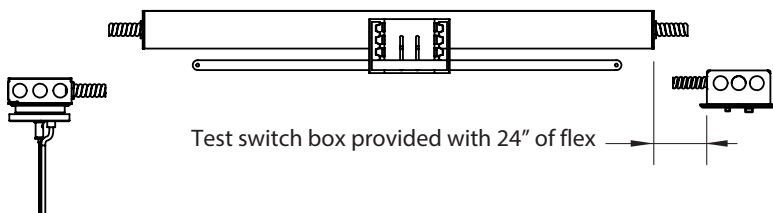

¹ 6 FT fixture consists of two 3 FT fixtures in continuous row.
² 8 FT fixture consists of two 4 FT fixtures in continuous row.
² Driver is Integrated into railing

FIXTURE DIMENSIONS

Alcon Gladstone 12160 Architectural Linear Pendant or Surface-Mounted LED Light

HOUSING DIMENSIONS

Remote T-Bar Housing: Remote housing for T-bar ceiling includes bar hangers.
Dimensions: 27" L 3.4" H 4.25" W

Flush Housing: 22" flush mount ballast housing, for joist mount rough-in.

Remote Emergency: Remote EM housing for T-bar ceiling includes bar hangers and remote test switch.
Dimensions: 36" L 3.4" H 4.25" W

COLOR TEMPERATURE GUIDE

2700K	3000K	3500K	4000K	5000K
WARM WHITE	SOFT WHITE	NEUTRAL WHITE	COOL WHITE	DAY LIGHT
friendly personal intimate	soft warm pleasing	sociable inviting non-threatening	neat clean efficient	bright cool alert
HOMES LIBRARIES RESTAURANTS	HOMES HOTEL ROOMS LOBBIES RETAIL STORES	EXECUTIVE OFFICES RECEPTION AREAS SUPERMARKETS	OFFICES CLASSROOMS MASS MERCHANTISERS SHOWROOMS	GRAPHICS INDUSTRY HOSPITALS GALLERIES BEAUTY SALONS
X	✓	✓	✓	X