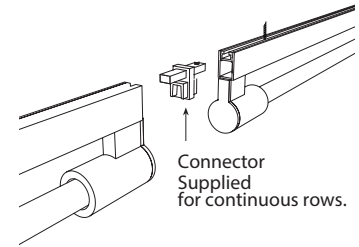

Pendant

Standard
No Trim

Surface

Lamp rotates 270°, in 15° stepped increments, to direct light where needed.

Connector Supplied for continuous rows.

Optional Trims

ORDERING INFORMATION Example: 12160-P-PD-2-30K-SR-AC8

¹ 6 FT fixture consists of two 3 FT fixtures in continuous row.
² 8 FT fixture consists of two 4 FT fixtures in continuous row.
² Driver is Integrated into railing

FIXTURE DIMENSIONS

Alcon Gladstone 12160 Architectural Linear Pendant or Surface-Mounted LED Light