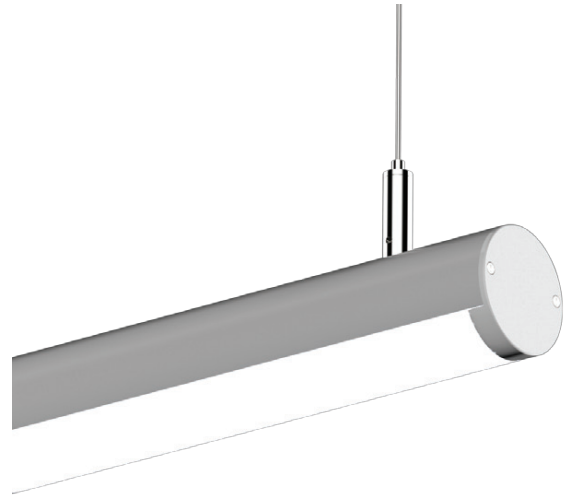

FIXTURE SPECIFICATIONS

INTENDED USE

The Tubob Architectural LED Linear Down Light Fixture utilizes a high powered LED tape light with a lightweight channel to provide bright illumination with an aesthetically pleasing design. The Tubob is an ideal fixture for commercial and institutional applications looking for versatility and clean styling.

FEATURES

- Dimensions:** 4 FT: 47.75" | 8 FT: 96"
- Magnetic Driver:** L 6.55" x W 2.55" x H 2.25"
- Electronic Driver:** L 9.5" x W 2.4" x H 1.46"
- Construction:** Lightweight aluminum channel with flexible LED tape
- Electrical:** 10-ft. clear 18-gauge electrical wire LED tape lights require 24V remote driver
- Finish:** Satin Aluminum
- Lens:** Glare-Free, Snap-In Frosted
- Beam Spread:** 120°
- Output Voltage:** 24VDC
- Life:** 50,000 Hours
- Warranty:** 1 Year Carefree for Parts & Components (Labor Not Included)

Canopy Kit

ORDERING INFORMATION Example: (12117-1-4-35W-30K-AC72-MD)

Model	Size, Wattage, & Lumens	Color Temp	Mounting	Driver	Options
12117-1	4-35W 4 FT 35 watts 2246 lumens	30K 3000K 40K 4000K	AC72 72" Adjustable Aircraft Cable AC144 144" Adjustable Aircraft Cable	MD Magnetic Driver (3-Wire) ED Electronic Driver (5-Wire, 0-10V Dimming)	CRWK Continuous Row Wiring Kit
	8-69W 8 FT 69 watts 4492 lumens				