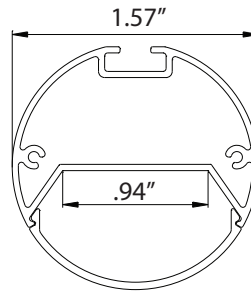

FEATURES

- Dimensions:** 4 FT: 47.75" | 8 FT: 96"
- Magnetic Driver:** L 6.55" x W 2.55" x H 2.25"
- Electronic Driver:** L 9.5" x W 2.4" x H 1.46"
- Construction:** Lightweight aluminum channel with flexible LED tape
- Electrical:** 10-ft. clear 18-gauge electrical wire LED tape lights require 24V remote driver
- Finish:** Satin Aluminum
- Lens:** Glare-Free, Snap-In Frosted
- Beam Spread:** 120°
- Output Voltage:** 24VDC
- Life:** 50,000 Hours
- Warranty:** 1 Year Carefree for Parts & Components (Labor Not Included)