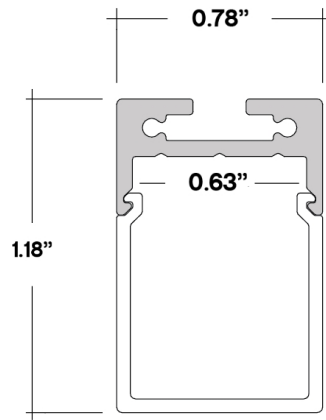

## FIXTURE SPECIFICATIONS

### INTENDED USE

The specification grade **Slim Continuum 8 Architectural LED Linear Pendant Lighting** delivers continuous clean lines and clear light to commercial, hospitality and residential interior lighting applications. Our modern, slim profiles and stylish linear chandelier designs offer excellent direct lighting, exceptional performance and versatility in offices, classrooms, conference rooms, museums, retail outlets, hotels, restaurants, and more. The Continuum integrated LED linear lighting is available in standard lengths of 2', 3', 4', 6' and 8'.

### FEATURES

- Construction:** Die-Formed and Welded 22-Gauge Cold Rolled Steel
- Continuous Row:** Tandem Mount for Continuous Run Application, Equipped with Male & Female Quick Connect Harnesses
- Finish:** Anodized Silver
- Input Voltage:** 24V
- Remove Driver:** Low-Voltage Driver Required
- Wattage:** 6 Watts/Foot
- Lumens:** 500 Lumens/Foot
- Lens:** Glare Free Snap In Frosted Acrylic for Even Distribution
- Beam Angle:** 120°
- Mounting:** 144" 18 Gauge Adjustable Aircraft Suspension Cable with Canopy
- Life:** 50,000 Hours L70
- Warranty:** 5 Years Carefree for Parts & Components (Labor Not Included)
- Listings:** cUL Listed (LED and Driver Components Only) Housing is NOT cUL Listed.

## ORDERING INFORMATION Example: (12100-8-P-4-27K-SL-TR)

Model	Mounting	Length   Lumens   Wattage	Trim	Finish	Driver
<b>12100-8</b>	<b>P</b> Pendant	<b>4</b> 4 Foot   2000lms   24W	<b>27K</b> 2700K	<b>SL</b> <small>Standard</small> Silver	<b>TRI</b> Triac (120-277V) 3-wire 100-1%  <b>010</b> 0-10V (120-277V) 5-wire 100-10%  <b>ELV</b> Electronic Low Voltage (120V) 3-wire
	<b>S</b> Surface	<b>8</b> 8 Foot   4000lms   48W	<b>30K</b> 3000K	<b>WH</b> White	
			<b>35K</b> 3500K	<b>BK</b> Black	
			<b>40K</b> 4000K		
			<b>50K</b> 5000K		