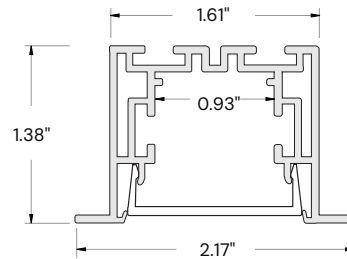

T-BAR & FLANGE MOUNT