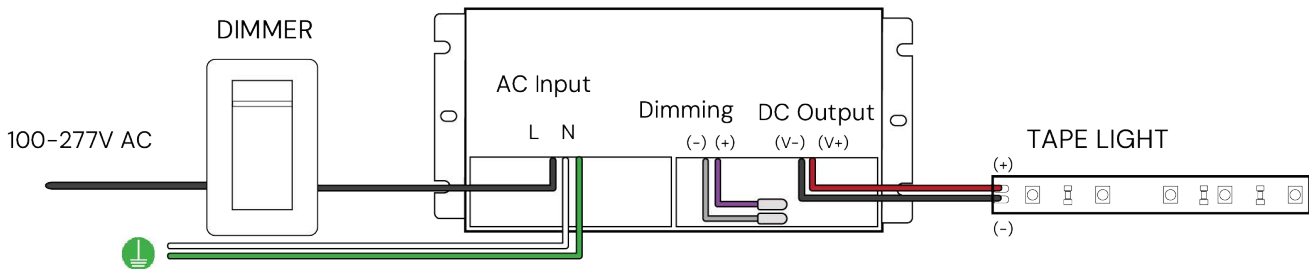

WIRING DIAGRAM

TRIAC DIMMING