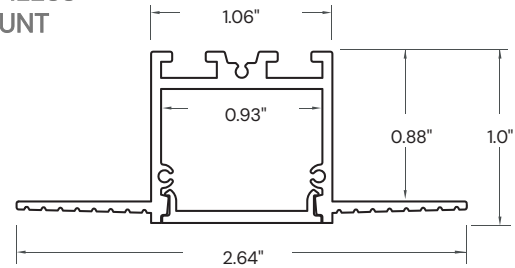

TRIMLESS MOUNT