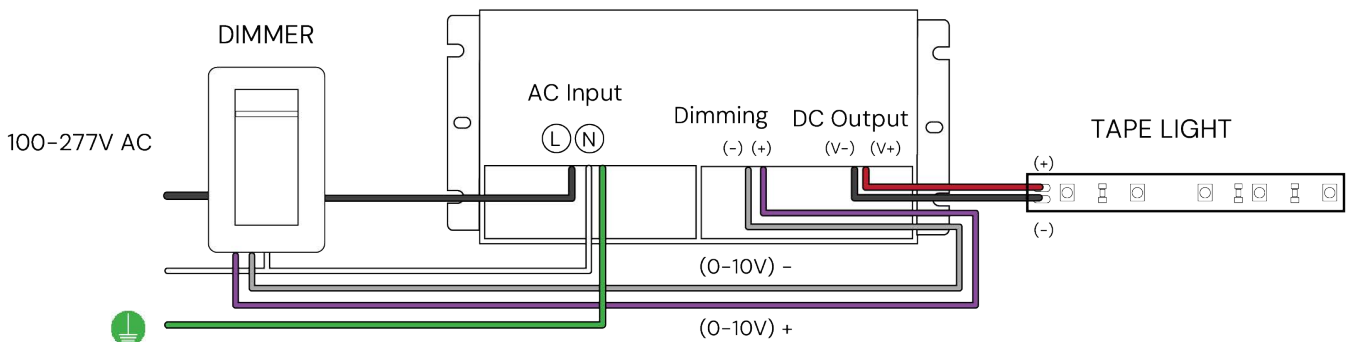

0-10/ 1-10V DIMMING