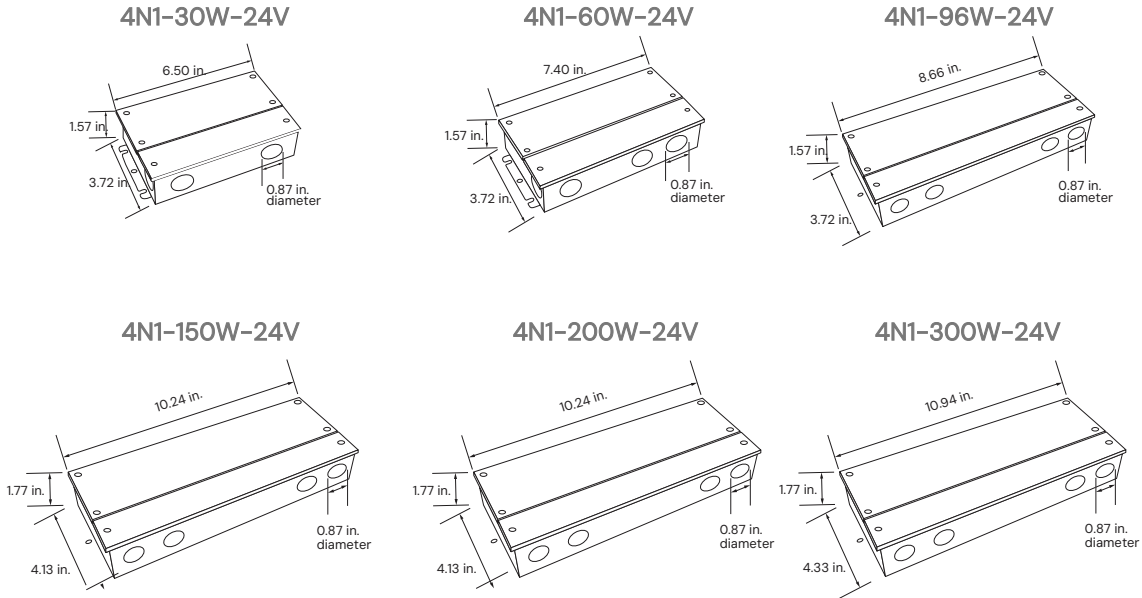

Replace XX
with Length in Feet

¹ Must specify finish

² Not required for Trimless

³ Continuous runs over 8' ship as components for field assembly

EXTERNAL DIMMING DRIVER SPECIFICATIONS

4N1SERIES

Compatible with most TRIAC, ELV, MLV & 0-10V Dimmers