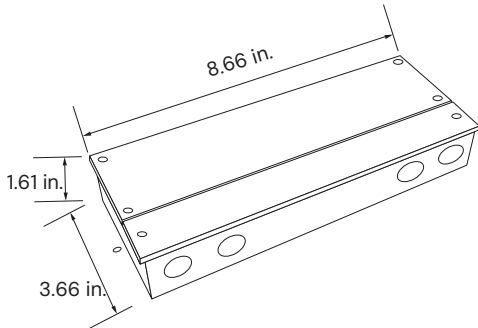

NDD-96W-24V