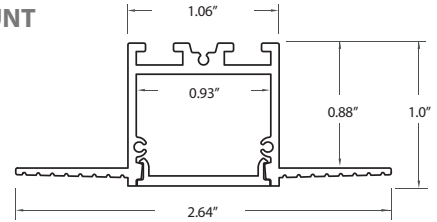

TRIMLESS MOUNT