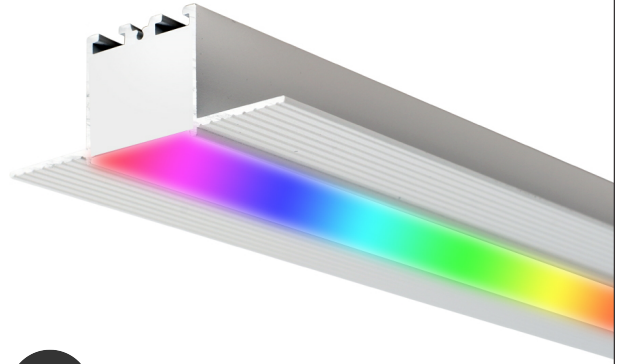

### INTENDED USE

The integrated color-changing LED lightstrip has a 1-inch lens aperture width and is available in standard lengths of 2-foot, 4-foot, 6-foot, 8-foot and custom cuts. Our commercial-grade product with dimmable light via Android or iOS application or optional controls can be joined in seamless runs of any length. This 24-voltage lightstrip offers direct downlight secured in a military-grade, field-cutable aluminum channel.

### FEATURES

- Construction:** Durable military grade aluminum, field cuttable can be installed in any drywall thickness
- LED Driver:** Remote non-dimming transformer is provided home run required at every 16'
- Beam Angle:** 120°
- Lens:** Glare-free snap-in frosted acrylic for even distribution
- Shape Design:** Fixture profile can be miter cut-in the field-to achieve desired shape design
- Finish:** Matte White
- Voltage:** 24V DC Constant Voltage
- Lumens:** 547 Lm/Ft. (167 Lm. (RGB) | 380 Lm. (White))
- Wattage:** 8.8W per foot
- CRI:** 90+
- Dimming:** Light is Dimmable via iOS/Android Application or Optional Controls
- WiFi Controls (iOS/Android):** Mobile App: Easy Home Smart Home  
DMX Wall App: WiFi 104
- Life:** 50,000 Hours
- Warranty:** 5 Years Carefree for Parts & Components (Labor Not Included)
- Listings:** cUL Listed, Title 24 Certified, Dry Location IP45 (LED Component Only), Optional Wet Location IP65 (LED Component Only)