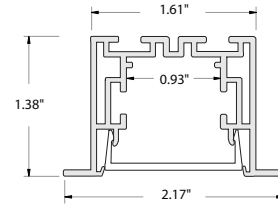

T-BAR & FLANGE MOUNT

ORDERING INFORMATION Example: (12100-10-R-RGBW-2-RGBW27K-RTL-RF)

Model	Length	Color Temp	Mount Type	Flange Finish¹	Controls	DMX Decoder	Options
12100-10-R-RGBW Recessed RGBW	2 2 Foot	RGBW27K RGB + 2700K	RTL Trimless	WH White	WiFi Mobile Application + WiFi	(Blank) None required	WL² Wet Location IP65
	4 4 Foot	RGBW30K RGB + 3000K	RT T-Bar	BK Black	RF RF Remote Control (White)	DEC-4C 4-Channel RJ45	
	6 6 Foot	RGBW40K RGB + 4000K	RF Flanged	SL Silver	DMX DMX Wall Control (White)	DEC-5C 5-Channel RJ45/XLR	
	8 8 Foot	RGBW50K RGB + 5000K			DMX-WIFI-W DMX Wall Control (White) + WiFi		
	XX Custom Length Replace XX with Length in Feet				DMX-WIFI-B DMX Wall Control (Black) + WiFi		

¹ Not required for Trimless

² Wet location option is available for the LED component only