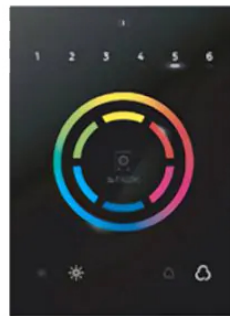

## ORDERING INFORMATION Example: (12100-10-R-RGBW-2-RGBW27K-RTL-RF)

Model	Length	Color Temp	Mount Type	Flange Finish <sup>1</sup>	Controls	DMX Decoder	Options
<b>12100-10-R-RGBW</b> Recessed RGBW	<b>2</b> 2 Foot	<b>RGBW27K</b> RGB + 2700K	<b>RTL</b> Trimless	<b>WH</b> White	<b>WiFi</b> Mobile Application + WiFi	<b>(Blank)</b> None required	<b>WL<sup>2</sup></b> Wet Location IP65
	<b>4</b> 4 Foot	<b>RGBW30K</b> RGB + 3000K	<b>RT</b> T-Bar	<b>BK</b> Black	<b>RF</b> RF Remote Control (White)	<b>DEC-4C</b> 4-Channel RJ45	
	<b>6</b> 6 Foot	<b>RGBW40K</b> RGB + 4000K	<b>RF</b> Flanged	<b>SL</b> Silver	<b>DMX</b> DMX Wall Control (White)	<b>DEC-5C</b> 5-Channel RJ45/XLR	
	<b>8</b> 8 Foot	<b>RGBW50K</b> RGB + 5000K			<b>DMX-WIFI-W</b> DMX Wall Control (White) + WiFi		
	<b>XX</b> Custom Length <small>Replace XX with Length in Feet</small>				<b>DMX-WIFI-B</b> DMX Wall Control (Black) + WiFi		

**RF Remote Control**  
6.38" L x 1.65" W x 0.59" H

**Mobile Application + WiFi**

**DMX Wall Control**  
5.20" L x 7.09" W x 1.38" H

**DMX Wall Control + WiFi**

5.75" L x 4.17" W x 0.43" H

COLOR TEMPERATURE