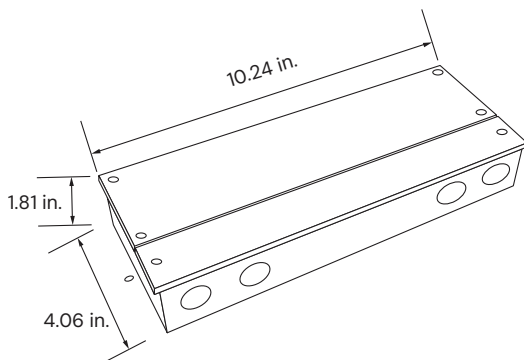

NDD-200W-24V