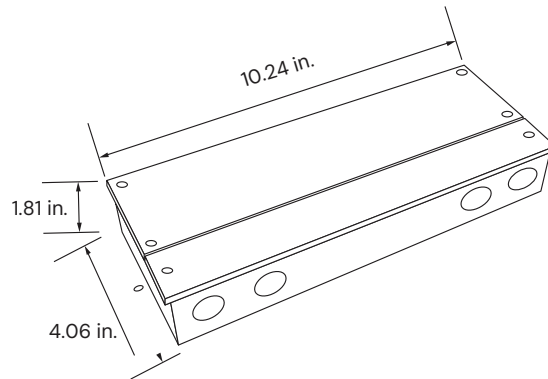

NDD-150W-24V