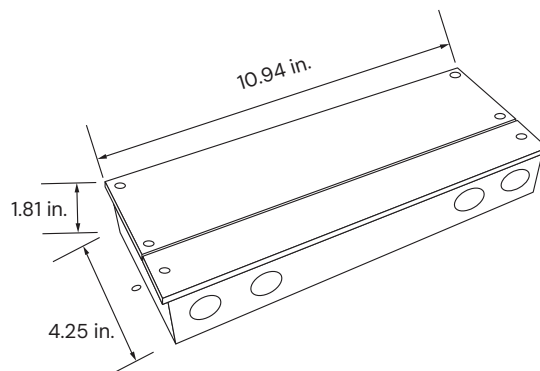

NDD-300W-24V