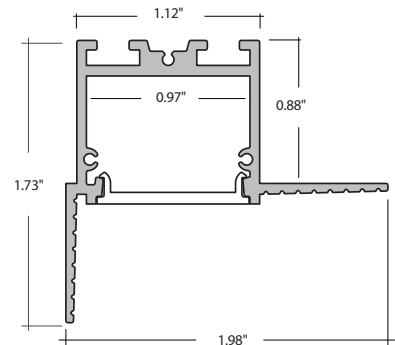

PRODUCT FAMILY

- **12100-10-P** | Pendant
- **12100-10-S** | Surface
- **12100-10-R** | Recessed
- **12100-10-LR** | Low-Profile Recessed
- **12100-10-PR** | Perimeter Recessed
- **12100-10-R-RGBW** | Recessed RGBW

FEATURES

- **Construction:** Durable military grade aluminum, field cuttable can be installed in any drywall thickness
- **LED Driver:** Remote non-dimming transformer is provided home run required at every 16'
- **Beam Angle:** 120°
- **Lens:** Glare-free snap in frosted acrylic for even distribution
- **Shape Design:** Fixture profile can be miter cut—in the field—to achieve desired shape design
- **Finish:** Matte White
- **CRI:** 95+
- **Voltage:** 24V DC Constant voltage
- **Lumens:** 160 Lumens per foot
- **Wattage:** 6W per foot
- **Dimming:** Light is Dimmable via iOS/Android Application or Optional Controls
- **WiFi Controls (iOS/Android):**
  Mobile App: Easy Home Smart Home
  DMX Wall App: WiFi 104
- **Life:** 50,000 Hours
- **Warranty:** 5 Years Carefree for Parts & Components (Labor Not Included)
- **Listings:** cUL Listed, Title 24 Certified, Dry Location IP45 (LED Component Only), Optional Wet Location IP65 (LED Component Only)

ORDERING INFORMATION Example: (12100-10-PR-RGBW-2-2700K-27K-RF)

Model	Length | Wattage	Color Temp	Options
12100-10-PR-RGBW Perimeter Recessed RGBW	2 2 Foot | 12 Watts	RGBW27K RGB + 2700K	WIFI Mobile Application + WiFi
	4 4 Foot | 24 Watts	RGBW30K RGB + 3000K	RF RF Remote Control (White)
	6 6 Foot | 36 Watts	RGBW40K RGB + 4000K	DMX DMX Wall Control (White)
	8 8 Foot | 48 Watts	RGBW50K RGB + 5000K	DMX-W-WIFI DMX Wall Control (White) + WiFi
	XX² Custom Length Replace XX with Length in Feet		DMX-B-WIFI DMX Wall Control (Black) + WiFi
			WL Wet Location IP65

¹ Not required for Trimless
² Continuous runs over 8' ship as components for field assembly