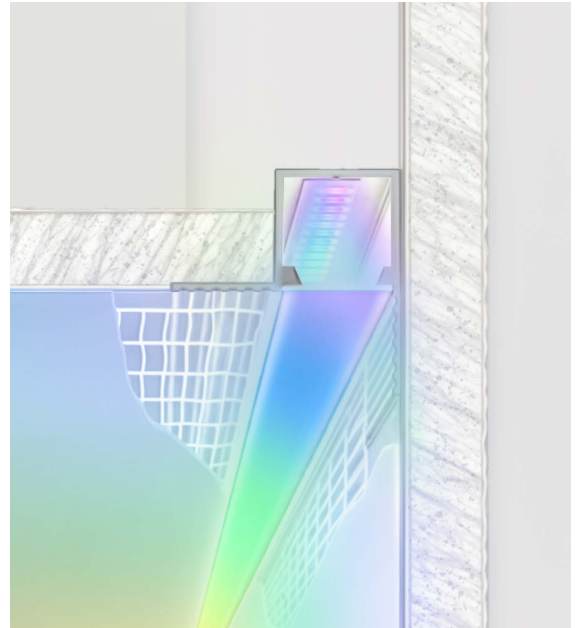

### INTENDED USE

This wall wash perimeter RGBW color-changing LED lightstrip suits hallway accent lighting and lighting art or other features on the adjacent wall. The commercial-grade trimless lighting product yields recessed downlight. It's designed with a modern aesthetic and comes in standard lengths of 2-foot, 4-foot, 6-foot, 8-foot and custom cuts of any length. The 24-voltage lightstrip, ideal for commercial and residential interiors, can be joined in seamless runs of any length.

### FEATURES

- Construction:** Durable military grade aluminum, field cuttable can be installed in any drywall thickness
- LED Driver:** Remote non-dimming transformer is provided home run required at every 16'
- Beam Angle:** 120°
- Lens:** Glare-free snap in frosted acrylic for even distribution
- Shape Design:** Fixture profile can be miter cut—in the field—to achieve desired shape design
- Finish:** Matte White
- CRI:** 95+
- Voltage:** 24V DC Constant voltage
- Lumens:** 160 Lumens per foot
- Wattage:** 6W per foot
- Dimming:** Light is Dimmable via iOS/Android Application or Optional Controls
- WiFi Controls (iOS/Android):**  
Mobile App: Easy Home Smart Home  
DMX Wall App: WiFi 104
- Life:** 50,000 Hours
- Warranty:** 5 Years Carefree for Parts & Components (Labor Not Included)
- Listings:** cUL Listed, Title 24 Certified, Dry Location IP45 (LED Component Only), Optional Wet Location IP65 (LED Component Only)