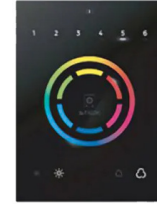

## RGB DMX CONTROLS

Mobile Application + WiFi

RF Remote Control  
6.38" L x 1.65" W x 0.59" H

DMX Wall Control  
5.20" L x 7.09" W x 1.38" H

WiFi-104  
iOS + Android

DMX Wall Control + WiFi  
5.75" L x 4.17" W x 0.43" H

**IOS AND ANDROID**

**RF - REMOTE CONTROL**

**WIFI**

**DMX WALL CONTROL + SCREEN**

**DMX WALL CONTROL**