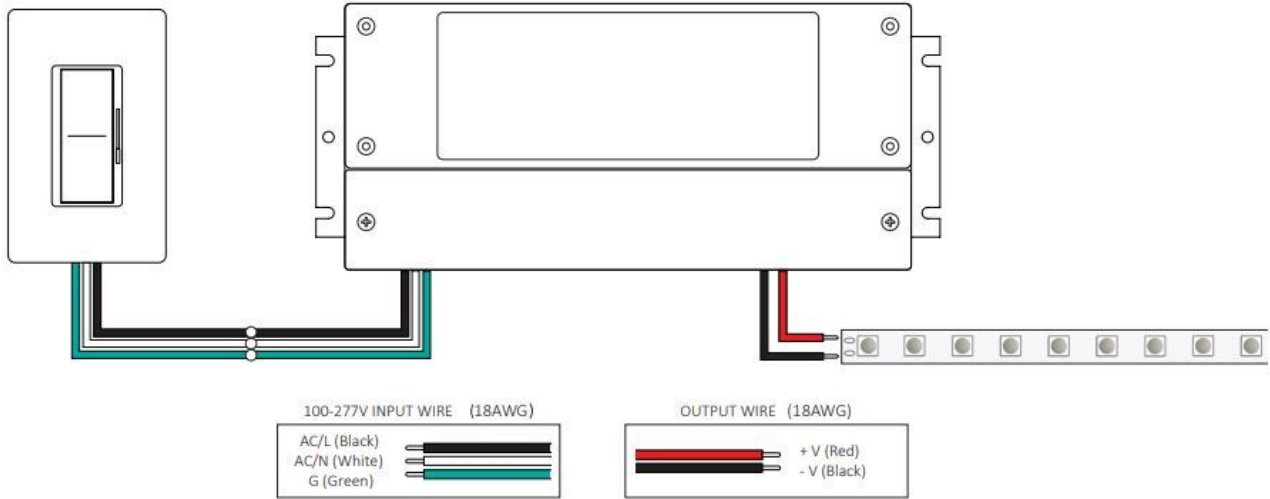

WIRING DIAGRAM

COLOR TEMPERATURE GUIDE

2700K WARM WHITE friendly personal intimate HOMES LIBRARIES RESTAURANTS ✓	3000K SOFT WHITE GLOW soft warm pleasing HOMES HOTEL ROOMS LOBBIES RETAIL STORES ✓	3500K NEUTRAL GLOW sociable inviting non-threatening EXECUTIVE OFFICES RECEPTION AREAS SUPERMARKETS ✓	4000K DAYLIGHT GLOW neat clean efficient OFFICES CLASSROOMS MASS MERCHANTISERS SHOWROOMS ✓	5000K CRYSTAL WHITE GLOW bright cool alert GRAPHICS INDUSTRY HOSPITALS GALLERIES BEAUTY SALONS ✓