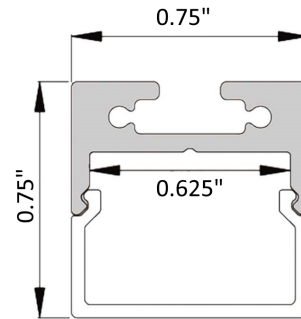

Project Name: _____ Type: _____ Quantity: _____

INTENDED USE

This specification-grade slim LED linear pendant delivers continuous clean High-CRI light and modern lines to commercial, hospitality and residential interior lighting projects. Our modern, slim profiles and stylish low-voltage linear suspension lights offer direct lighting for a variety of applications including: offices, classrooms, conference rooms, museums, retail outlets, hotels, restaurants and more. The Continuum integrated LED linear lighting is available in standard lengths of 2 ft., 3 ft., 4 ft., 6 ft., 8 ft

FEATURES

- Construction:** Die-Formed and Welded 22-Gauge Cold Rolled Steel
- Lens:** Glare Free Snap In Frosted Acrylic for Even Distribution
- Mounting:** 1/4" 18 Gauge Adjustable Aircraft Suspension Cable with
- Canopy Voltage:** 24V LED Fixture, 120-277V Triac, ELV, MLV and 0-10V
- Remote Driver Remote Driver:** Low-Voltage Driver Required (Included)
- Wattage:** 7.0 Watts/Foot
- Lumens:** 784 Lumens/Foot. Lumen output is specified for the LED component alone; the lens reduces lumen output by 20%
- Beam Angle:** 120°
- CRI:** 95+
- Life:** 50,000 Hours L70
- Warranty:** 5 Years Carefree for Parts & Components (Labor Not Included)
- Listings:** Title 24 JA8, cUL Listed (LED and Driver Components Only)
Housing is NOT cUL Listed.

ORDERING INFORMATION Example: (12100-10-P-2-SL-27K-010)

Model	Length	Finish	Color Temp	Dimming Driver	Options
12100-10-P Pendant	2 2 Foot	SL Silver	27K 2700K	TEM TRIAC, ELV, MLV 100-1% 010 0-10V 100-10%	WL Wet Location IP65
	3 3 Foot	WH White	30K 3000K		
	4 4 Foot	BK Black	35K 3500K		
	6 6 Foot	XXXX Custom	40K 4000K		
	8 8 Foot	Finish	50K 5000K		
	CS Custom Length <i>Specify Length in Feet</i>	<i>Replace XXXX with RAL#</i>			