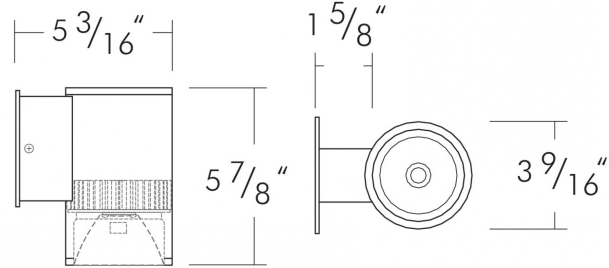

SHOP NOW >

FEATURES & SPECIFICATIONS

INTENDED USE

The **Vela Cylinder Architectural LED Cylinder Wall Mount 1-Direction Light Fixture** is a versatile low glare lighting fixture that can be used indoor and outdoor in commercial or retail settings. The Vela Architectural LED Wall Mount 1-Direction is used to accent and create dramatic effects while providing a great source of lighting directed up or down.

DETAILS

D 3.56" x **H** 5.86"

Construction: Round one piece high grade aluminum extrusion, end cap, faceplate, and a mounting plate Tamper Resistant

Corrosion Resistant

Light Engine: LED Chip-On-Board

Lens: Round one piece extruded aluminum with powder coat finish, clear tempered glass, and silicone o-ring

Reflector: Glare-free, one piece, heavy gauge aluminum

Mounting: Includes bracket for installation directly to a 4" octagonal electrical junction-box

Caution: Use of surge protectors recommended on the power entering LED Housings. Surge damage is not covered by warranty.

ADDITIONAL FEATURES

Voltage: 120 (120-277 Available for Dimming)

CRI: 84+

Wattage: 15W

Lumens: 1000 lms

Dimming: Universal dimming system that works with most 3-Wire ELV, 2-Wire Incandescent and 5-Wire 0-10V fluorescent dimmers

Life: L70 - 50,000 Hours

Emergency: 90 minutes minimum

Remote test switch, plate cover, junction box included

Ordering Information:

Example: (11226-DUN-WH-EM)

Model	Beam Spread	Dimming	Color Temp	Finish	Options
____	____	____	____	____	____
11226 Vela	(Blank) 60° Wide Flood P 2° Pencil NS 10° Narrow Spot S 20° Spot F 45° Flood	(Blank) Non-Dimming (120V) DUN UniDim (120/277V)	(Blank) 4000K 30K 3000K 17K^{1,2} 1700K 25K^{1,2} 2500K 27K¹ 2700K 35K¹ 3500K 50K¹ 5000K 56K^{1,2} 5600K 27C¹ 2700K (97 CRI) 30C¹ 3000K (97 CRI)	WH White BL Black BR¹ Bronze SL¹ Silver	EM Remote Emergency Backup Battery

¹Special Order. Minimum lead time may apply.

²Minimum Order Required (25).
Note: Dark Sky compliant when pointed downwards.