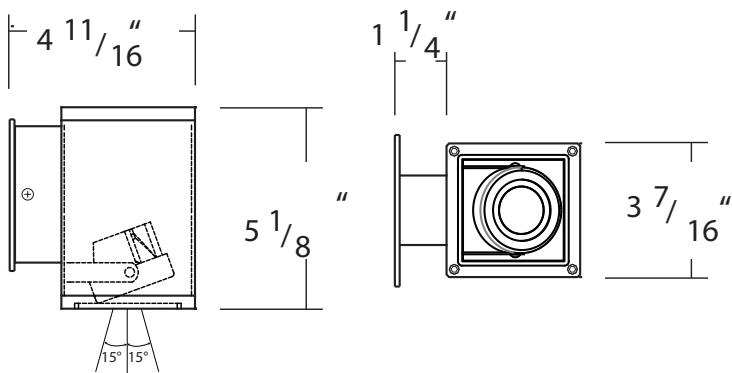

FEATURES

- Construction:** Round One Piece High Grade Aluminum Extrusion with Die Cast Aluminum Top Plate
Tamper Resistant
- Adjustable Option:** 30° Tilt
- Light Engine:** LED Chip-On-Board
- Lens:** Round One Piece Extruded Aluminum with Powder Coat Finish, Clear, Tempered Glass and Silicone O-Ring
- Reflector:** Glare-Free, One piece, Heavy Gauge Aluminum
- Mounting:** Includes Bracket for Installation Directly to a 3-1/2" or 4" octagonal electrical junction-box
- Voltage:** 120 (120-277 Available for Dimming)
- CRI:** 84+
- Dimming:** Universal Dimming System Compatible with Most 3-Wire ELV, 2-Wire Incandescent and 5-Wire 0-10V Fluorescent Dimmers
- Life:** L70 - 50,000 Hours
- Emergency:** 90 Minutes Minimum
Remote Test Switch, Plate Cover, Junction Box Included
- Listing:** ETL/cETL Listed
Suitable for Wet Location

ORDERING INFORMATION Example: (11225-DIR-15W-WF60-DUN-40K-WH-EM)

Model	Lumen Output	Beam Spread	Dimming	Color Temperature	Finish	Options
11225 Pavo-Square (Direct or Adjustable) View Pavo Direct View Pavo Adjustable	DIRECT DOWN LIGHT DIR-15W 15 watts 1000 lms DIR-22W 22 watts 1500 lms	<i>1-Direction</i> / <i>2-Direction</i> WF60 60° Wide Flood FL45 45° Flood PE2¹ 2° Pencil NS10¹ 10° Narrow Spot SP20¹ 20° Spot	ND Non-Dimming (120V) DUN UniDim (120/277V)	17K^{3,4} 1700K 25K^{3,4} 2500K 27K 2700K 30K 3000K 35K 3500K 40K 4000K 50K³ 5000K 56K^{3,4} 5600K 27C³ 2700K (97 CRI) 30C³ 3000K (97 CRI)	WH White BK Black BR³ Bronze SL³ Silver	EM Emergency
11226 Pavo-Round (Direct or Adjustable) View Pavo Direct View Pavo Adjustable	ADJUSTABLE ADJ-9W 9 watts 700 lms					
11227 Pavo-Square (2-Direction) View Product	2-DIRECTION 2D-30W 30 watts 2000 lms 2D-45W					
11222 Pavo-Round (2-Direction) View Product	45 watts 3000 lms					

¹Not Available for Adjustable Models.
²Special Order. Minimum lead time may apply.
³Minimum Order Required (25).

Square - Direct

Square - Adjustable

Round - Direct

Round - Adjustable