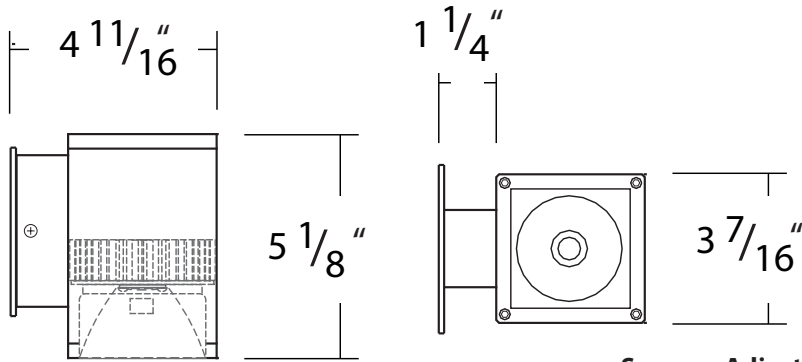

FEATURES

- Construction:** Round One Piece High Grade Aluminum Extrusion with Die Cast Aluminum Top Plate
Tamper Resistant
- Adjustable Option:** 30° Tilt
- Light Engine:** LED Chip-On-Board
- Lens:** Round One Piece Extruded Aluminum with Powder Coat Finish, Clear, Tempered Glass and Silicone O-Ring
- Reflector:** Glare-Free, One piece, Heavy Gauge Aluminum
- Mounting:** Includes Bracket for Installation Directly to a 3-1/2" or 4" octagonal electrical junction-box
- Voltage:** 120 (120-277 Available for Dimming)
- CRI:** 84+
- Dimming:** Universal Dimming System Compatible with Most 3-Wire ELV, 2-Wire Incandescent and 5-Wire 0-10V Fluorescent Dimmers
- Life:** L70 - 50,000 Hours
- Emergency:** 90 Minutes Minimum
Remote Test Switch, Plate Cover, Junction Box Included
- Listing:** ETL/cETL Listed
Suitable for Wet Location

ORDERING INFORMATION Example: (11225-DIR-15W-WF60-DUN-40K-WH-EM)

Model	Lumen Output	Beam Spread	Dimming	Color Temperature	Finish	Options
11225 Pavo-Square (Direct or Adjustable) View Pavo Direct View Pavo Adjustable	DIRECT DOWN LIGHT DIR-15W 15 watts 1000 lms DIR-22W 22 watts 1500 lms	<i>1-Direction</i> / <i>2-Direction</i> WF60 60° Wide Flood FL45 45° Flood PE2¹ 2° Pencil NS10¹ 10° Narrow Spot SP20¹ 20° Spot	ND Non-Dimming (120V) DUN UniDim (120/277V)	17K^{3,4} 1700K 25K^{3,4} 2500K 27K 2700K 30K 3000K 35K 3500K 40K 4000K 50K³ 5000K 56K^{3,4} 5600K 27C³ 2700K (97 CRI) 30C³ 3000K (97 CRI)	WH White BK Black BR³ Bronze SL³ Silver	EM Emergency
11226 Pavo-Round (Direct or Adjustable) View Pavo Direct View Pavo Adjustable	ADJUSTABLE ADJ-9W 9 watts 700 lms					
11227 Pavo-Square (2-Direction) View Product	2-DIRECTION 2D-30W 30 watts 2000 lms 2D-45W					
11222 Pavo-Round (2-Direction) View Product	45 watts 3000 lms					

¹Not Available for Adjustable Models.
²Special Order. Minimum lead time may apply.
³Minimum Order Required (25).

Square - Direct

Square - Adjustable

Round - Direct

Round - Adjustable