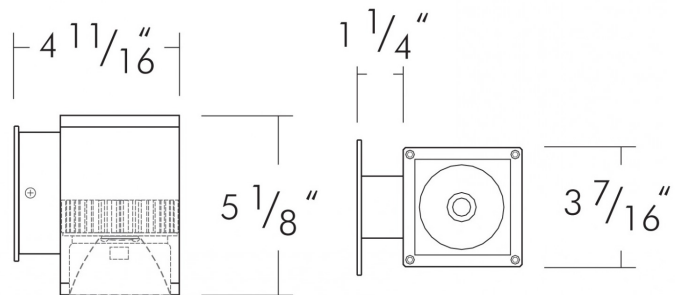

SHOP NOW >

FEATURES & SPECIFICATIONS

INTENDED USE

The **Vela Cylinder Architectural LED Cylinder Wall Mount 1-Direction Light Fixture** is a versatile low glare lighting fixture that can be used indoor and outdoor in commercial or retail settings. The Vela Architectural LED Wall Mount 1-Direction is used to accent and create dramatic effects while providing a great source of lighting directed up or down.

DETAILS

W 3.44" x **H** 5.125"

Construction: Square one piece high grade aluminum extrusion, end cap, faceplate, and a mounting plate
Tamper Resistant
Corrosion Resistant

Light Engine: LED Chip-On-Board

Lens: Square one piece extruded aluminum with powder coat finish, clear tempered glass, and silicone o-ring

Reflector: Glare-free, one piece, heavy gauge aluminum
Mounting: Includes bracket for installation directly to a 4" octagonal electrical junction-box

Caution: Use of surge protectors recommended on the power entering LED Housings. Surge damage is not covered by warranty.

ADDITIONAL FEATURES

Voltage: 120 (120-277 Available for Dimming)

Wattage: 15W

Lumens: 1000 lms

CRI: 84+

Dimming: Universal dimming system that works with most 3-Wire ELV, 2-Wire Incandescent and 5-Wire 0-10V fluorescent dimmers

Life: L70 - 50,000 Hours

Emergency: 90 minutes minimum

Remote test switch, plate cover, junction box included

Ordering Information:

Example: (11225-DUN-WH-EM)

Model	Beam Spread	Dimming	Color Temp	Finish	Options
11225	(Blank)	(Blank)	4000K	WH	EM
Vela	60° Wide Flood	Non-Dimming (120V)	30K 3000K	White	Remote Emergency Backup Battery
	P 2° Pencil	DUN	17K^{1,2} 1700K	BL Black	
	NS 10° Narrow Spot	UniDim (120/277V)	25K^{1,2} 2500K	BR¹ Bronze	
	S 20° Spot		27K¹ 2700K	SL¹ Silver	
	F 45° Flood		35K¹ 3500K		
			50K¹ 5000K		
			56K^{1,2} 5600K		
			27C¹ 2700K (97 CRI)		
			30C¹ 3000K (97 CRI)		

¹Special Order. Minimum lead time may apply.

²Minimum Order Required (25).
Note: Dark Sky compliant when pointed downwards.