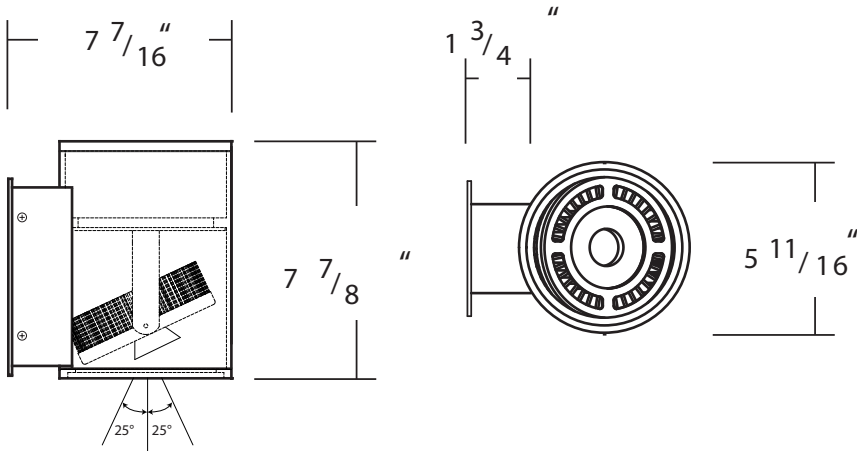

Round - Adjustable