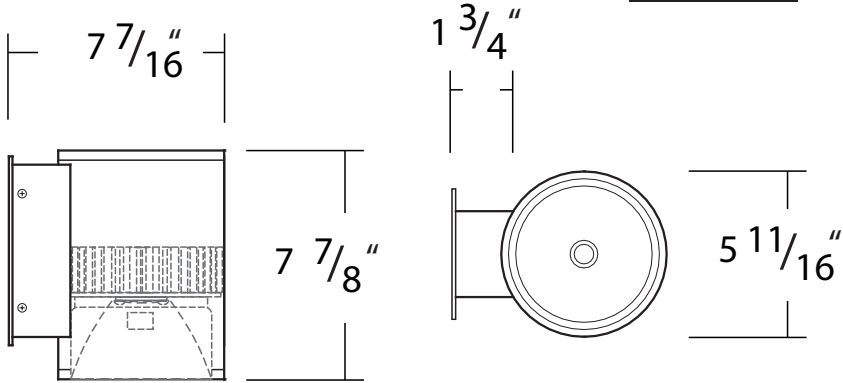

Round - Direct