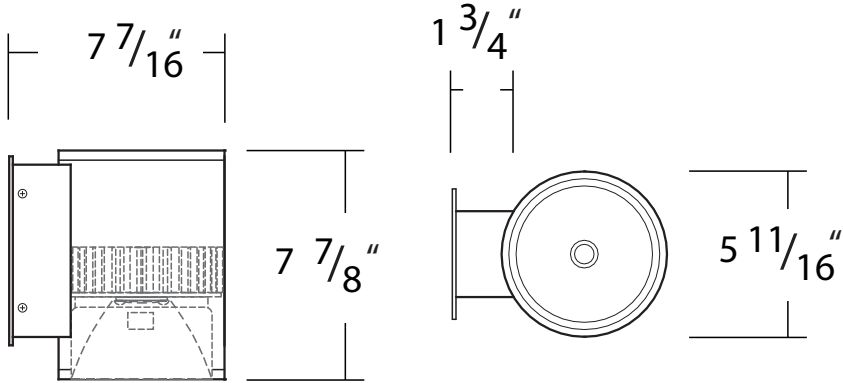

ORDERING INFORMATION Example: (11218-DIR-15W-WF60-UNI-40K-WH-EM)

Model	Lumen Output	Beam Spread	Dimming	Color Temperature	Finish	Options
11218 Pavo-Round	DIRECT DOWN LIGHT DIR-15W 15 watts 1000 lms DIR-22W15 22 watts 1500 lms DIR-22W22 22 watts 2200 lms DIR-30W 30 watts 2600 lms	WF60 60° Wide Flood NF24² 24° Narrow Flood FL45 45° Flood PE2² 2° Pencil NS10² 10° Narrow Spot SP20² 20° Spot IV² Type IV (Forward Throw)	ND Non-Dimming (120V) UNI Universal (Triac / ELV / 0-10V)	17K^{3,4} 1700K 25K^{3,4} 2500K 27K³ 2700K 30K 3000K 35K³ 3500K 40K 4000K 50K³ 5000K 56K^{3,4} 5600K 27C³ 2700K (97 CRI) 30C³ 3000K (97 CRI)	WH White BK Black BR³ Bronze SL³ Silver	EM Emergency DS Daylight Sensor FR² Frosted Lens
11220 Pavo-Square	ADJUSTABLE ADJ-15W¹ 9 watts 1500 lms 2-DIRECTION 2D-30W 30 watts 2000 lms 2D-45W30 45 watts 3000 lms 2D-45W44 45 watts 4400 lms 2D-64W 64 watts 5200 lms					

¹Not Available for Square Models.

²Not Available for Adjustable Models.

³Special Order. Minimum lead time may apply.

⁴Minimum Order Required (25).

Round - Direct

Round - Adjustable

Square - Direct