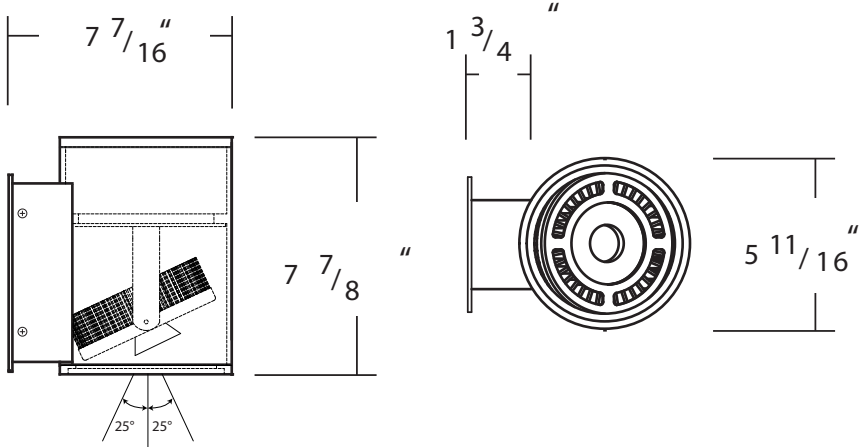

FEATURES

- Construction:** Round One Piece High Grade Aluminum Extrusion with Die Cast Aluminum Top Plate
Tamper Resistant
- Adjustable Option:** 25° Rotation
- Light Engine:** LED Chip-On-Board
- Lens:** Round One Piece Extruded Aluminum with Powder Coat Finish, Clear, Tempered Glass and Silicone O-Ring
- Reflector:** Glare-Free, One piece, Heavy Gauge Aluminum
- Mounting:** Includes Bracket for Installation Directly to a 3-1/2" or 4" octagonal electrical junction-box
- Voltage:** 120 (120-277 Available for Dimming)
- CRI:** 84+
- Dimming:** Universal Dimming System Compatitble with Most 3-Wire ELV, 2-Wire Incandescent and 5-Wire 0-10V Fluorescent Dimmers
- Life:** L70 - 50,000 Hours
- Emergency:** 90 Minutes Minimum
Remote Test Switch, Plate Cover, Junction Box Included
- Listing:** ETL/cETL Listed
Suitable for Wet Location

¹Not Available for Square Models.

²Not Available for Adjustable Models.

³Special Order. Minimum lead time may apply.

⁴Minimum Order Required (25).

Round - Direct

Round - Adjustable

Square - Direct